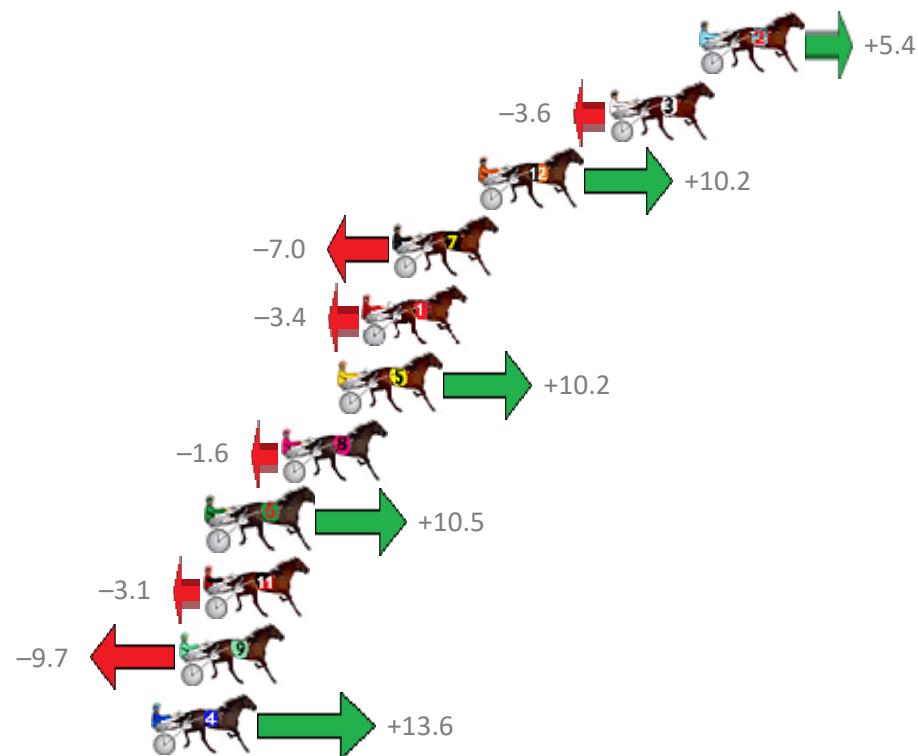

Albion Park Race 1 Distance 1660m

Saturday, 16 September 2017

Gross Time: 1:56.00 MileRate: 1:52.40 LeadTime: 3.50s First Qtr: 27.10s Second Qtr: 30.40s Third Qtr: 27.30s Fourth Qtr: 27.70s

No	Horse	Plc	Margin	Time	800Time (W)	400 Time (W)
2	WATCH PULP FICTION	1	0.0m	1:56.00	54.63s (1)	27.44s (1)
3	MUNROE	2	3.6m	1:56.25	55.25s (0)	27.95s (0)
12	FLAMING HERO	3	8.8m	1:56.61	54.30s (1)	27.33s (1)
7	MONTANA FALCON	4	12.2m	1:56.84	55.48s (0)	28.13s (0)
1	OVERLAP	5	13.4m	1:56.93	55.23s (0)	27.89s (0)
5	BROADWAY PLAYBOY	6	14.4m	1:57.00	54.30s (1)	27.38s (1)
8	MAX RICHTER	7	16.6m	1:57.15	55.11s (0)	27.73s (0)
6	POLISHED ROCKS	8	19.5m	1:57.35	54.28s (1)	27.33s (1)
11	WAR DAN APOLLO	9	19.7m	1:57.36	55.21s (2)	28.04s (2)
9	OUR HI JINX	10	20.7m	1:57.43	55.67s (1)	28.54s (1)
4	JESTER OH JESTER	11	21.8m	1:57.51	54.06s (1)	27.28s (2)

Finish Position and metres gained from 800m

Trots Sectionals
Powered by
www.pjdata.com.au
Home of PJ Trots Analyser

The Racing Queensland Board (trading as Racing Queensland) and provider are not responsible for the completeness or accuracy of any of the information contained herein, and makes no representations about its suitability for any purpose.