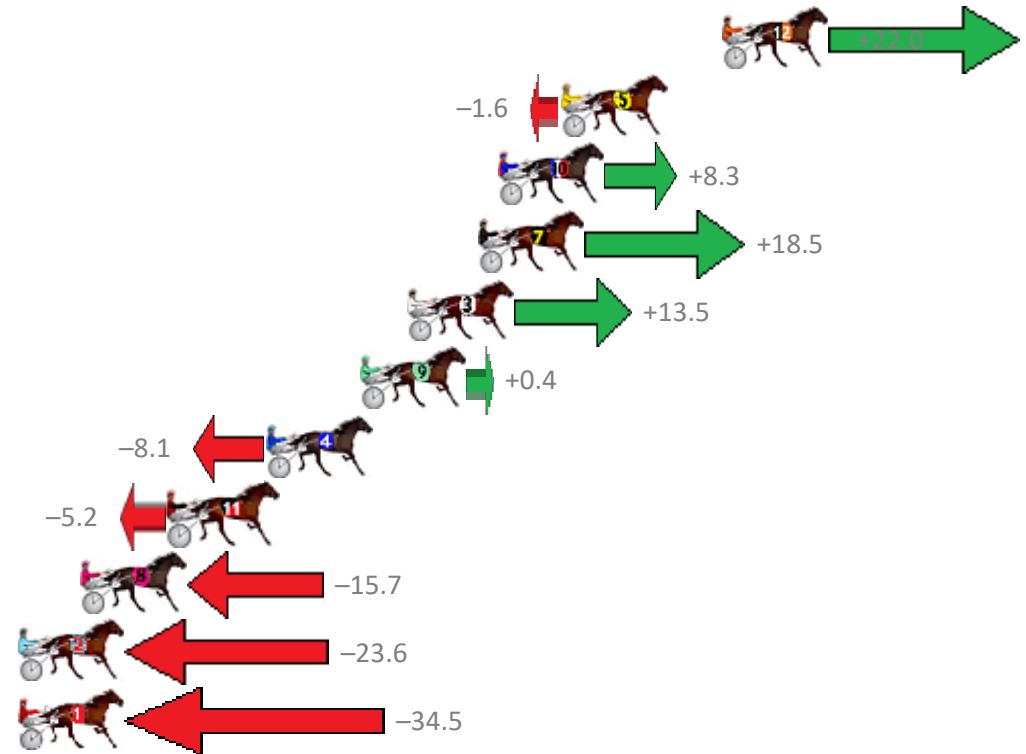

Albion Park Race 2 Distance 1660m

Saturday, 16 September 2017

Gross Time: 1:57.00 MileRate: 1:53.40 LeadTime: 3.50s First Qtr: 27.50s Second Qtr: 29.60s Third Qtr: 28.20s Fourth Qtr: 28.20s

No	Horse	Plc	Margin	Time	800Time (W)	400 Time (W)
12	FRANCO TOTEM	1	0.0m	1:57.00	54.85s (2)	27.83s (3)
5	BODHI TREE	2	6.4m	1:57.45	56.51s (1)	28.65s (0)
10	FIRE AND ICE	3	8.9m	1:57.63	55.81s (2)	28.69s (2)
7	SIR SEMPER FIDELIS	4	9.7m	1:57.68	55.10s (2)	28.02s (2)
3	ALL AFTER ME	5	12.5m	1:57.88	55.45s (1)	27.76s (2)
9	BLAZING VC	6	14.4m	1:58.02	56.37s (1)	28.38s (1)
4	RAZEN TROUBLE	7	18.1m	1:58.28	56.97s (1)	29.08s (1)
11	MASTER MONTANA	8	22.0m	1:58.55	56.77s (0)	28.34s (1)
8	GOTTA GO RALPHIE	9	25.5m	1:58.80	57.51s (0)	28.88s (0)
2	SACHE GIRL	10	28.0m	1:58.97	58.06s (0)	29.40s (0)
1	FON IDEAL	11	34.5m	1:59.43	58.83s (0)	30.20s (0)

Finish Position and metres gained from 800m

Trots Sectionals
Powered by
www.pjdata.com.au
Home of PJ Trots Analyser

The Racing Queensland Board (trading as Racing Queensland) and provider are not responsible for the completeness or accuracy of any of the information contained herein, and makes no representations about its suitability for any purpose.