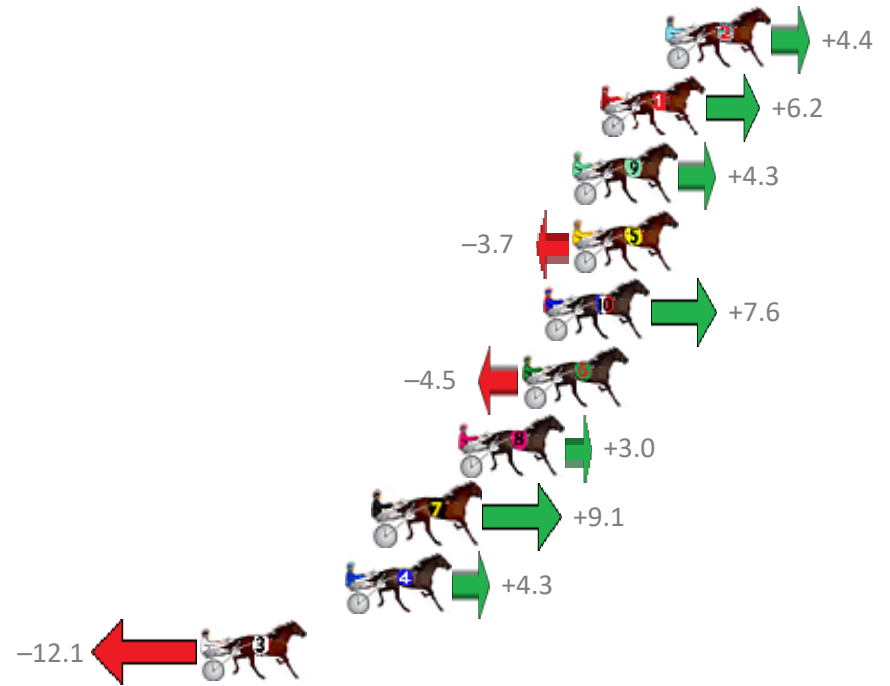

Albion Park Race 5 Distance 2138m

Saturday, 16 September 2017

Gross Time: 2:35.10 MileRate: 1:56.70 LeadTime: 37.10s First Qtr: 30.60s Second Qtr: 30.50s Third Qtr: 28.20s Fourth Qtr: 28.70s

No	Horse	Plc	Margin	Time	800Time (W)	400 Time (W)
2	RORY MACH	1	0.0m	2:35.10	56.59s (0)	28.38s (0)
1	ASHLEYS ANGEL	2	2.6m	2:35.29	56.46s (0)	28.24s (0)
9	BORDER CROSS	3	3.7m	2:35.37	56.59s (2)	28.74s (2)
5	WIN OR DIE	4	3.7m	2:35.37	57.16s (0)	28.97s (0)
10	PANTHEON	5	4.8m	2:35.44	56.36s (2)	28.51s (2)
6	FRANCO SALISBURY	6	5.7m	2:35.51	57.22s (1)	28.98s (1)
8	DRIFTING AWAY	7	8.2m	2:35.69	56.69s (1)	28.50s (1)
7	GUTS	8	11.5m	2:35.93	56.25s (1)	28.38s (1)
4	PASSIONATE FELLA	9	12.7m	2:36.01	56.59s (2)	28.78s (2)
3	BACK PAGE NEWS	10	18.5m	2:36.43	57.76s (1)	29.54s (1)

Finish Position and metres gained from 800m

Trots Sectionals
Powered by
www.pjdata.com.au
Home of PJ Trots Analyser

The Racing Queensland Board (trading as Racing Queensland) and provider are not responsible for the completeness or accuracy of any of the information contained herein, and makes no representations about its suitability for any purpose.