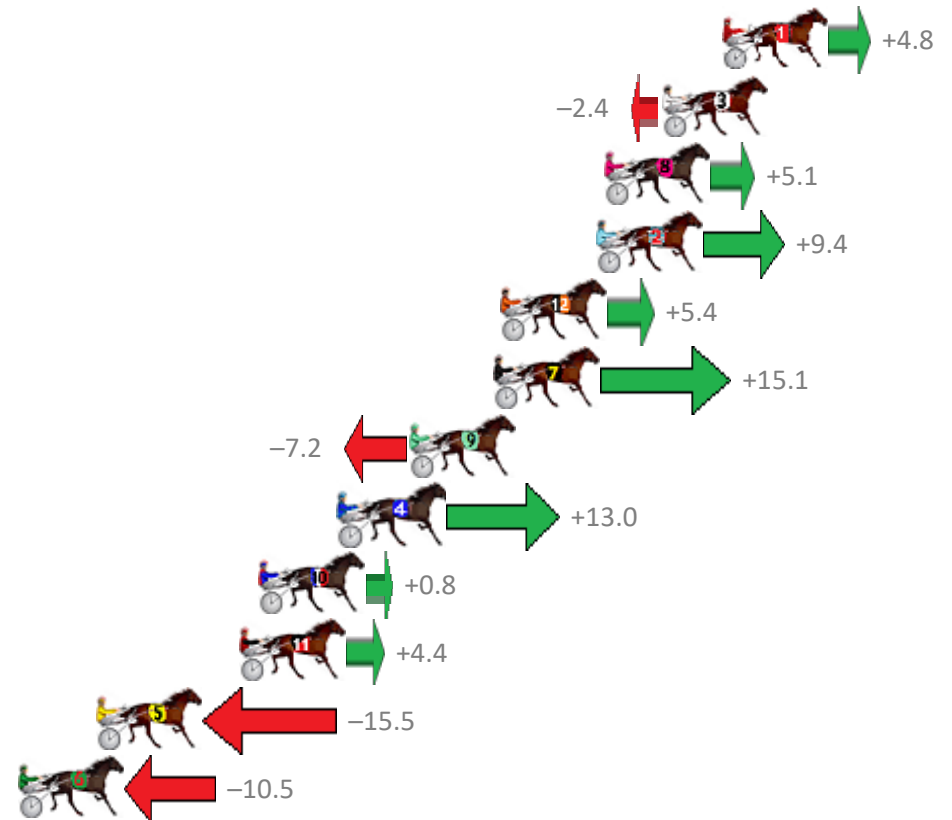

Albion Park Race 4 Distance 2138m

Saturday, 16 September 2017

Gross Time: 2:33.80 MileRate: 1:55.70 LeadTime: 37.50s First Qtr: 29.50s Second Qtr: 30.10s Third Qtr: 27.90s Fourth Qtr: 28.80s

No	Horse	Plc	Margin	Time	800Time (W)	400 Time (W)
1	TALLYHO BROMAC	1	0.0m	2:33.80	56.36s (0)	28.48s (0)
3	DIESEL SHANNON	2	2.4m	2:33.97	56.87s (0)	28.97s (0)
8	BETTOR THAN BEST	3	4.7m	2:34.14	56.34s (0)	28.50s (0)
2	WITHALOTOFLUCK	4	5.0m	2:34.16	56.03s (1)	28.92s (1)
12	VADER	5	8.8m	2:34.43	56.32s (0)	28.45s (0)
7	MAJORS BLUE JEAN	6	9.1m	2:34.46	55.63s (0)	28.33s (1)
9	MAJOR KIWI	7	12.4m	2:34.69	57.21s (1)	29.02s (1)
4	DUKE JUJON	8	15.2m	2:34.89	55.78s (1)	28.30s (1)
10	MACHIN OUT	9	18.4m	2:35.12	56.64s (1)	29.19s (3)
11	IM JOHNNY JET	10	19.2m	2:35.18	56.39s (1)	28.89s (2)
5	LIGHTING COLONY	11	24.9m	2:35.59	57.80s (1)	29.66s (2)
6	SUPALINER	12	30.1m	2:35.97	57.44s (0)	29.57s (0)

Finish Position and metres gained from 800m

Trots Sectionals
Powered by
www.pjdata.com.au
Home of PJ Trots Analyser

The Racing Queensland Board (trading as Racing Queensland) and provider are not responsible for the completeness or accuracy of any of the information contained herein, and makes no representations about its suitability for any purpose.