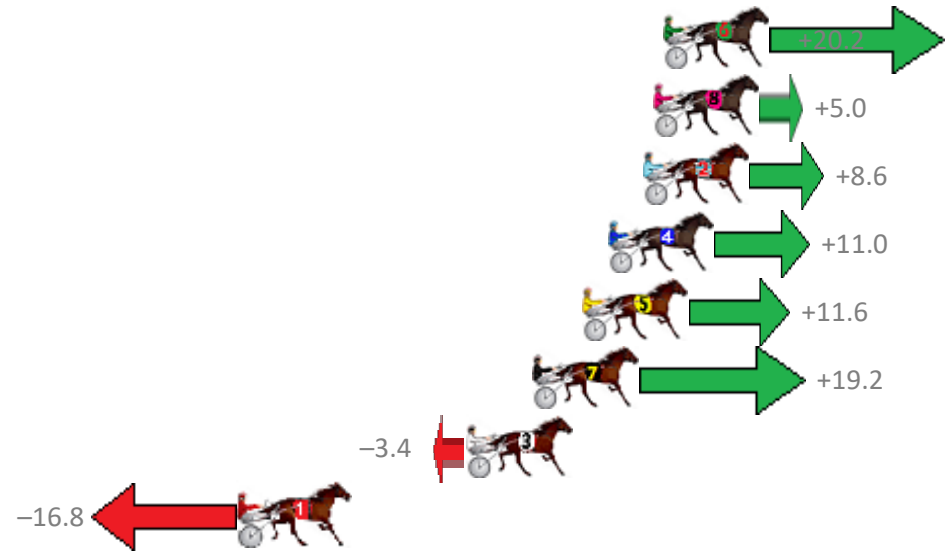

Albion Park Race 6 Distance 1660m

Saturday, 16 September 2017

Gross Time: 1:58.40 MileRate: 1:54.80 LeadTime: 3.50s First Qtr: 28.40s Second Qtr: 29.30s Third Qtr: 27.70s Fourth Qtr: 29.50s

No Horse	Plc	Margin	Time	800Time (W)	400 Time (W)
6 ANNIKA MAGIC	1	0.0m	1:58.40	55.76s (1)	28.78s (2)
8 VILLAGE WITCH	2	0.4m	1:58.43	56.84s (0)	29.19s (0)
2 CHEERS KATHY	3	0.8m	1:58.46	56.59s (1)	29.29s (2)
4 HEREIAM	4	2.2m	1:58.56	56.41s (0)	28.97s (0)
5 SWEET AS CANDY	5	3.2m	1:58.64	56.37s (1)	29.37s (3)
7 REMEMBER RUBY	6	5.2m	1:58.78	55.83s (0)	29.25s (1)
3 DRIVE THE DREAM	7	7.8m	1:58.98	57.44s (1)	30.08s (1)
1 PRIVATE BRONSKI	8	16.8m	1:59.64	58.40s (0)	30.74s (0)

Finish Position and metres gained from 800m

Trots Sectionals
Powered by
www.pjdata.com.au
Home of PJ Trots Analyser

The Racing Queensland Board (trading as Racing Queensland) and provider are not responsible for the completeness or accuracy of any of the information contained herein, and makes no representations about its suitability for any purpose.