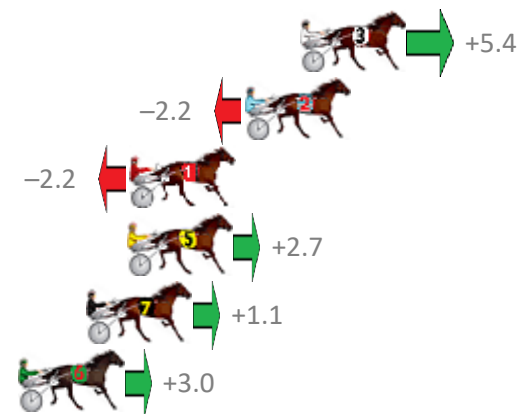

Albion Park Race 8 Distance 2138m

Saturday, 16 September 2017

Gross Time: 2:35.30 MileRate: 1:56.90 LeadTime: 39.70s First Qtr: 32.00s Second Qtr: 29.50s Third Qtr: 27.00s Fourth Qtr: 27.10s

No Horse	Plc	Margin	Time	800Time (W)	400 Time (W)
3 MAJOR CAM	1	0.0m	2:35.30	53.73s (1)	26.94s (1)
2 AVONNOVA	2	2.2m	2:35.45	54.25s (0)	27.25s (0)
1 IDEAL SCOTT	3	6.8m	2:35.76	54.25s (0)	27.25s (0)
5 MAJESTIC MAJOR	4	6.9m	2:35.77	53.92s (1)	27.09s (1)
7 AMAJORJO	5	8.5m	2:35.88	54.03s (0)	27.05s (0)
6 THE SPACE INVADER	6	11.2m	2:36.06	53.90s (1)	26.98s (1)

Finish Position and metres gained from 800m

Trots Sectionals
Powered by
www.pjdata.com.au
Home of PJ Trots Analyser

The Racing Queensland Board (trading as Racing Queensland) and provider are not responsible for the completeness or accuracy of any of the information contained herein, and makes no representations about its suitability for any purpose.