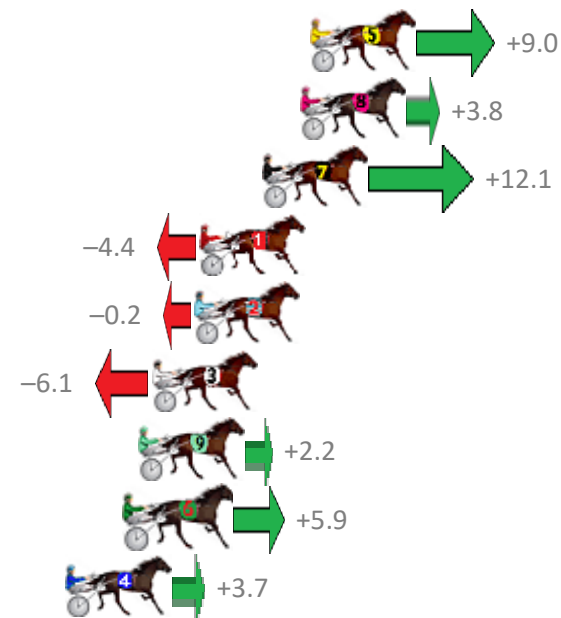

Albion Park Race 7 Distance 2138m

Saturday, 16 September 2017

Gross Time: 2:37.60 MileRate: 1:58.60 LeadTime: 39.10s First Qtr: 31.40s Second Qtr: 28.40s Third Qtr: 28.80s Fourth Qtr: 29.90s

No	Horse	Plc	Margin	Time	800Time (W)	400 Time (W)
5	RIVERLEIGH JEFF	1	0.0m	2:37.60	58.04s (1)	29.77s (2)
8	FRANCO NEPIA	2	0.4m	2:37.63	58.42s (0)	29.57s (0)
7	PROJECTILE	3	1.9m	2:37.74	57.81s (2)	29.40s (2)
1	ROCKIN RICHES	4	4.4m	2:37.93	59.02s (0)	30.20s (0)
2	CALL ME YOURS	5	4.6m	2:37.94	58.71s (1)	29.89s (1)
3	BACCHUS RAUCOUS	6	6.3m	2:38.07	59.15s (1)	30.36s (1)
9	MOONLIGHT EYRE	7	6.8m	2:38.11	58.54s (0)	29.71s (0)
6	NOTTELLINYA	8	7.3m	2:38.15	58.27s (1)	29.76s (1)
4	ARCHIECANO	9	9.7m	2:38.33	58.43s (0)	29.59s (1)

Finish Position and metres gained from 800m

Trots Sectionals
Powered by
www.pjdata.com.au
Home of PJ Trots Analyser

The Racing Queensland Board (trading as Racing Queensland) and provider are not responsible for the completeness or accuracy of any of the information contained herein, and makes no representations about its suitability for any purpose.