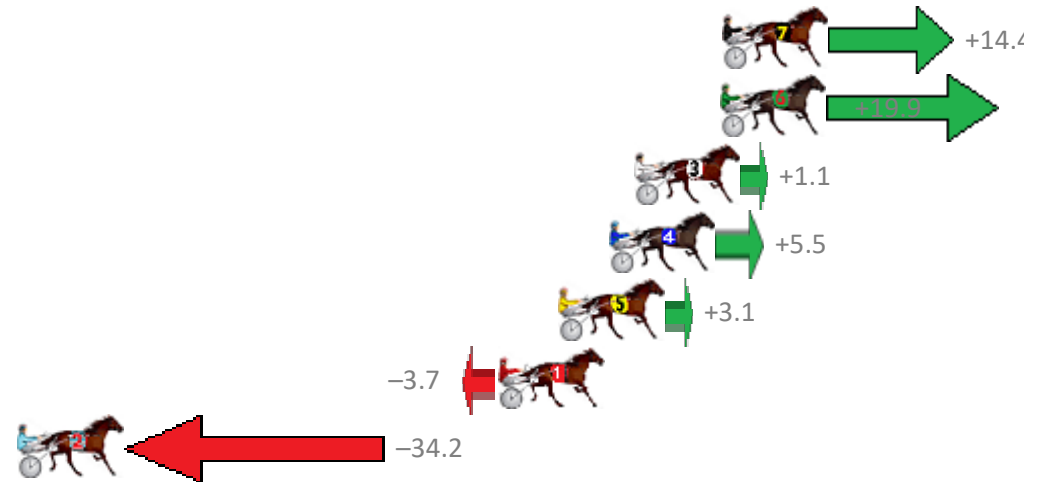

Albion Park Race 9 Distance 2138m

Saturday, 16 September 2017

Gross Time: 2:43.80 MileRate: 2:01.60 LeadTime: 43.70s First Qtr: 31.50s Second Qtr: 29.70s Third Qtr: 29.00s Fourth Qtr: 29.90s

No	Horse	Plc	Margin	Time	800Time (W)	400 Time (W)
7	MR MAYFLY	1	0.0m	2:43.80	57.84s (1)	28.82s (1)
6	RELEVEN DREAM	2	0.1m	2:43.81	57.43s (1)	29.04s (2)
3	LAVROS SEGIL	3	3.5m	2:44.06	58.82s (1)	29.91s (1)
4	MONORAIL	4	4.5m	2:44.14	58.50s (0)	29.53s (0)
5	LYSENKO	5	6.5m	2:44.29	58.67s (1)	29.67s (1)
1	REINE DES GITANS	6	8.9m	2:44.47	59.17s (0)	30.19s (0)
2	SENITAS SUCCESS	7	34.2m	2:46.36	61.42s (0)	32.46s (0)

Finish Position and metres gained from 800m

Trots Sectionals
Powered by
www.pjdata.com.au
Home of PJ Trots Analyser

The Racing Queensland Board (trading as Racing Queensland) and provider are not responsible for the completeness or accuracy of any of the information contained herein, and makes no representations about its suitability for any purpose.