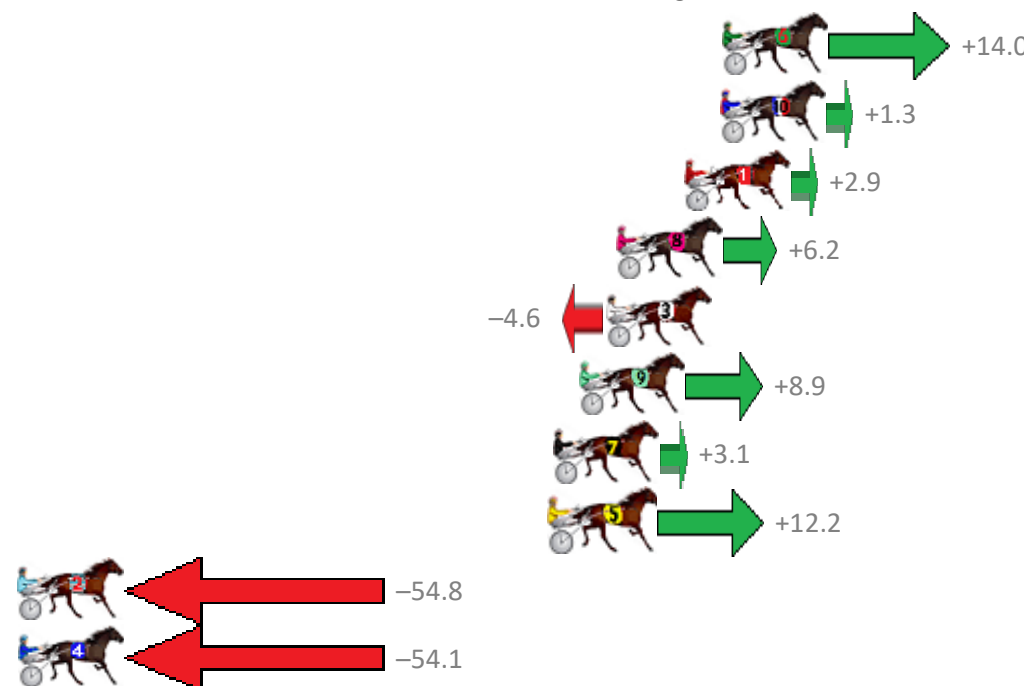

REDCLIFFE Race 7 Distance 1780m

Wednesday, 6 September 2017

Gross Time: 2:13.50 MileRate: 2:00.70 LeadTime: 11.80s First Qtr: 30.30s Second Qtr: 31.50s Third Qtr: 29.20s Fourth Qtr: 30.70s

No	Horse	Plc	Margin	Time	800Time (W)	400 Time (W)
6	ANDIAMO EL FERRARI	1	0.0m	2:13.50	58.85s (0)	29.61s (0)
10	BOB GAGE	2	0.1m	2:13.51	59.80s (1)	30.55s (1)
1	PRIVATE JUJON	3	1.5m	2:13.62	59.68s (0)	30.48s (0)
8	LITTLE LIZZIE JOVE	4	4.2m	2:13.82	59.44s (1)	30.55s (2)
3	PONOVER	5	4.6m	2:13.85	60.24s (0)	31.05s (0)
9	MISTER CHOMP	6	5.7m	2:13.94	59.23s (1)	30.29s (2)
7	RED CASTLE WARRIOR	7	6.7m	2:14.01	59.67s (0)	30.46s (0)
5	MISS CATALINA	8	6.8m	2:14.02	58.99s (1)	30.06s (1)
2	TESSA BEAR	9	61.0m	2:18.18	64.00s (1)	34.60s (1)
4	JUSTCALLME KAYJAY	10	72.7m	2:19.08	63.95s (0)	34.53s (0)

Finish Position and metres gained from 800m

Trots Sectionals
Powered by
www.pjdata.com.au
Home of PJ Trots Analyser

The Racing Queensland Board (trading as Racing Queensland) and provider are not responsible for the completeness or accuracy of any of the information contained herein, and makes no representations about its suitability for any purpose.