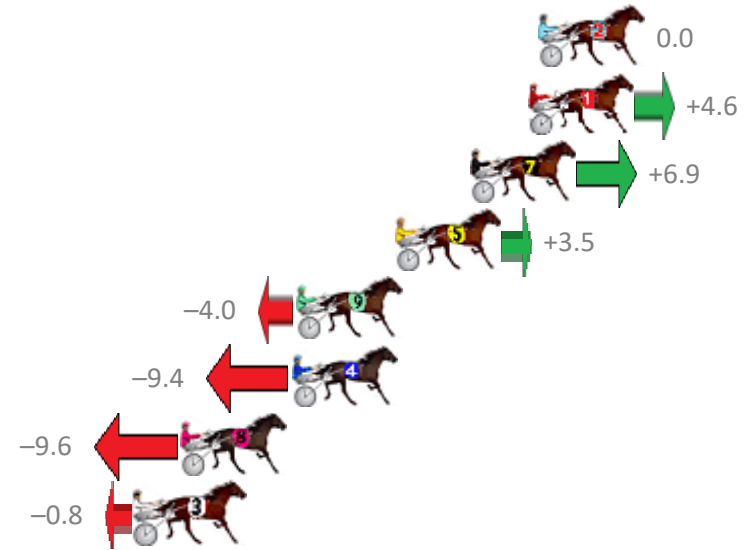

REDCLIFFE Race 8 Distance 1780m

Wednesday, 6 September 2017

Gross Time: 2:13.60   MileRate: 2:00.80   LeadTime: 11.70s   First Qtr: 29.30s   Second Qtr: 31.10s   Third Qtr: 29.50s   Fourth Qtr: 32.00s

No	Horse	Plc	Margin	Time	800Time (W)	400 Time (W)
2	SPECIAL THOUGHTS	1	0.0m	2:13.60	61.50s (0)	32.00s (0)
1	THE JEWEL THIEF	2	0.4m	2:13.63	61.15s (0)	31.46s (0)
7	NOTTELLINYA	3	2.7m	2:13.82	60.97s (0)	31.27s (0)
5	ITS YOU NOT ME	4	5.7m	2:14.06	61.23s (1)	31.51s (1)
9	CHEYENNE WARRIOR	5	9.6m	2:14.37	61.81s (2)	31.89s (2)
4	IM ANGUS MATTGREG	6	9.8m	2:14.38	62.22s (1)	32.59s (1)
8	JULIA MAC	7	14.2m	2:14.74	62.24s (1)	32.53s (1)
3	DREAMTIME SARA	8	16.0m	2:14.88	61.56s (0)	31.98s (0)

Finish Position and metres gained from 800m

Trots Sectionals
Powered by
www.pjdata.com.au
Home of PJ Trots Analyser

The Racing Queensland Board (trading as Racing Queensland) and provider are not responsible for the completeness or accuracy of any of the information contained herein, and makes no representations about its suitability for any purpose.