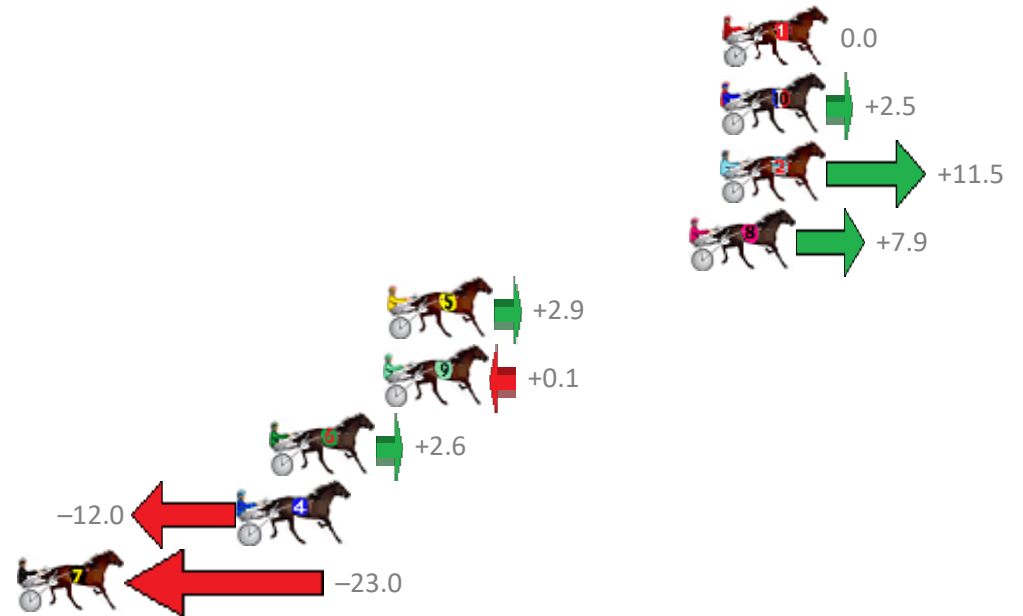

REDCLIFFE Race 3 Distance 1780m

Wednesday, 6 September 2017

Gross Time: 2:11.70 MileRate: 1:59.00 LeadTime: 11.80s First Qtr: 30.40s Second Qtr: 30.10s Third Qtr: 28.50s Fourth Qtr: 30.90s

No	Horse	Plc	Margin	Time	800Time (W)	400 Time (W)
1	ANNAS BEST	1	0.0m	2:11.70	59.40s (0)	30.90s (0)
10	LIVING GRAND	2	0.1m	2:11.71	59.21s (1)	30.61s (1)
2	ARBIT MAJOR	3	0.1m	2:11.71	58.55s (1)	29.95s (1)
8	TURBOTUFFTALK	4	1.3m	2:11.80	58.81s (0)	30.40s (2)
5	CAESAR COURT	5	13.3m	2:12.73	59.18s (1)	30.63s (1)
9	CAPTAIN CHARGE OVER	6	13.5m	2:12.74	59.39s (0)	31.00s (0)
6	LEVI JADE	7	18.0m	2:13.09	59.21s (1)	30.95s (2)
4	SHES A DIME	8	19.2m	2:13.18	60.29s (1)	31.55s (3)
7	SACHE GIRL	9	28.0m	2:13.86	61.11s (0)	32.60s (0)

Finish Position and metres gained from 800m

Trots Sectionals
Powered by
www.pjdata.com.au
Home of PJ Trots Analyser

The Racing Queensland Board (trading as Racing Queensland) and provider are not responsible for the completeness or accuracy of any of the information contained herein, and makes no representations about its suitability for any purpose.