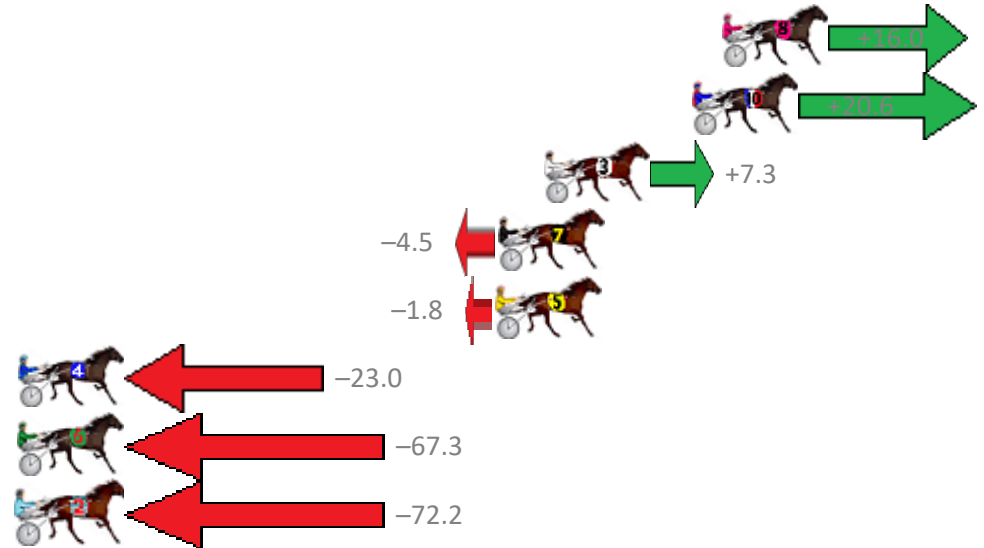

REDCLIFFE Race 5 Distance 1780m

Wednesday, 6 September 2017

Gross Time: 2:13.70 MileRate: 2:00.90 LeadTime: 11.50s First Qtr: 30.10s Second Qtr: 30.40s Third Qtr: 30.00s Fourth Qtr: 31.70s

No Horse	Plc	Margin	Time	800Time (W)	400 Time (W)
8 UNCLE PAUL	1	0.0m	2:13.70	60.47s (1)	30.96s (2)
10 WEASEL	2	1.2m	2:13.80	60.11s (1)	30.57s (1)
3 SOMETHINGS SIZZLIN	3	7.1m	2:14.26	61.14s (0)	31.44s (1)
7 CHEVALS DIAMOND	4	8.9m	2:14.41	62.05s (0)	32.01s (0)
5 LYNCHMAN	5	9.0m	2:14.41	61.84s (1)	32.41s (0)
4 IMA TOP TYCOON	6	48.0m	2:17.50	63.47s (0)	34.03s (0)
6 LEHMANN	7	77.1m	2:19.81	66.89s (0)	37.00s (0)
2 VILLAGE TREASURE	8	83.8m	2:20.34	67.27s (1)	37.90s (1)

Finish Position and metres gained from 800m

Trots Sectionals
Powered by
www.pjdata.com.au
Home of PJ Trots Analyser

The Racing Queensland Board (trading as Racing Queensland) and provider are not responsible for the completeness or accuracy of any of the information contained herein, and makes no representations about its suitability for any purpose.