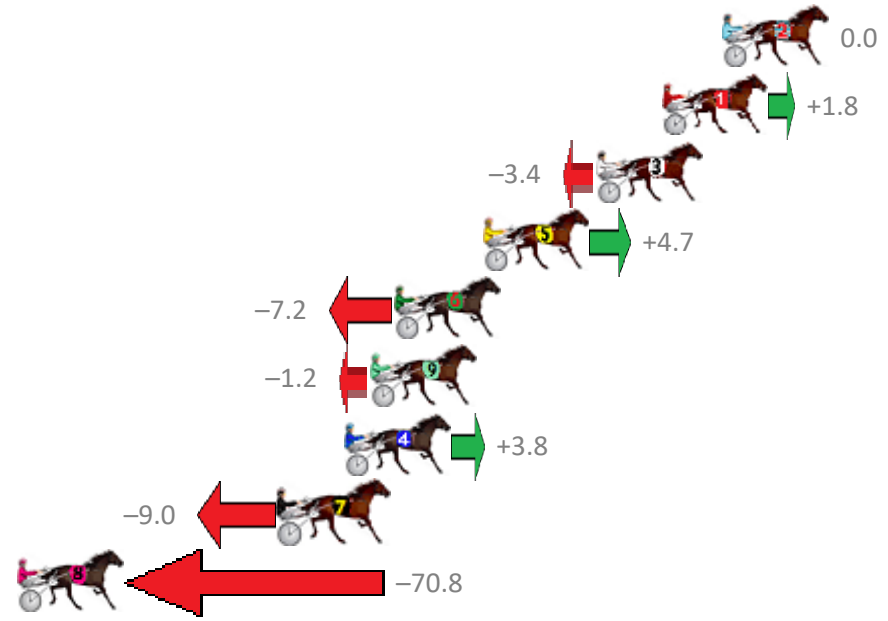

REDCLIFFE Race 1 Distance 1780m

Wednesday, 6 September 2017

Gross Time: 2:10.60 MileRate: 1:58.10 LeadTime: 11.10s First Qtr: 29.70s Second Qtr: 32.60s Third Qtr: 28.70s Fourth Qtr: 28.50s

No	Horse	Plc	Margin	Time	800Time (W)	400 Time (W)
2	LONG ROAD TO FAME	1	0.0m	2:10.60	57.20s (0)	28.50s (0)
1	SPONDOOLEY	2	2.4m	2:10.77	57.07s (0)	28.39s (0)
3	RIVERBOAT PRINCE	3	5.0m	2:10.96	57.44s (1)	28.86s (1)
5	REDS JET STAR	4	9.5m	2:11.28	56.86s (1)	27.95s (2)
6	VADER	5	13.0m	2:11.53	57.71s (1)	29.08s (1)
9	WASTE OF TIME	6	14.0m	2:11.60	57.29s (0)	28.53s (0)
4	GOODTIME STRIDE	7	15.0m	2:11.67	56.93s (1)	27.97s (2)
7	OUR PEPPERJACK	8	17.6m	2:11.85	57.84s (0)	29.08s (0)
8	DEADLY MERRYWOOD	9	80.8m	2:16.36	62.26s (1)	33.23s (1)

Finish Position and metres gained from 800m

Trots Sectionals
Powered by
www.pjdata.com.au
Home of PJ Trots Analyser

The Racing Queensland Board (trading as Racing Queensland) and provider are not responsible for the completeness or accuracy of any of the information contained herein, and makes no representations about its suitability for any purpose.