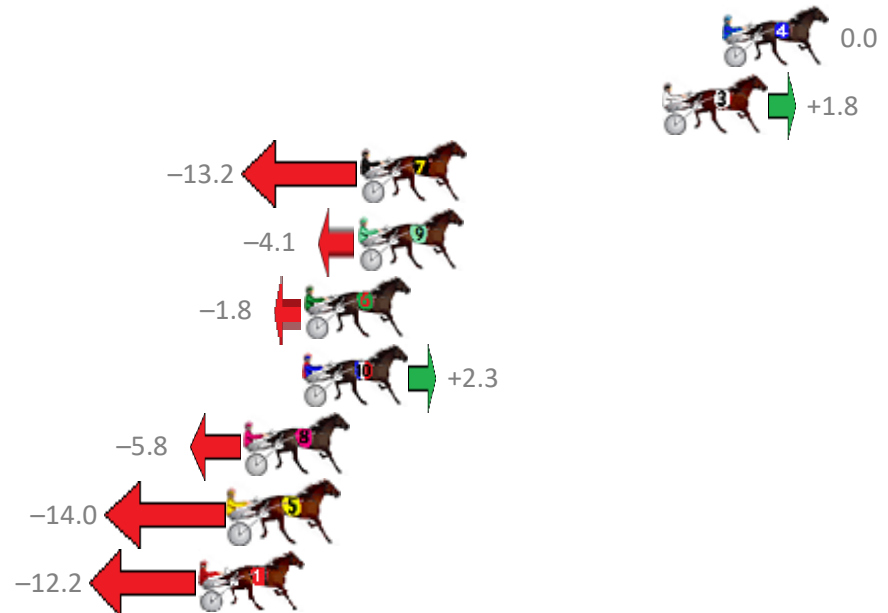

REDCLIFFE Race 4 Distance 2040m

Wednesday, 6 September 2017

Gross Time: 2:33.20 MileRate: 2:00.90 LeadTime: 30.60s First Qtr: 30.80s Second Qtr: 32.40s Third Qtr: 29.80s Fourth Qtr: 29.60s

No	Horse	Plc	Margin	Time	800Time (W)	400 Time (W)
4	GOTTA GO RALPHIE	1	0.0m	2:33.20	59.40s (0)	29.60s (0)
3	SUGARMAMA	2	2.4m	2:33.38	59.27s (0)	29.45s (0)
7	MIRACLESDOAPPEN	3	14.4m	2:34.27	60.38s (1)	30.53s (1)
9	PITTSWORTH MAN	4	14.5m	2:34.27	59.70s (1)	29.89s (1)
6	ELEGANT POSH	5	16.6m	2:34.43	59.53s (1)	29.70s (1)
10	SONNY SAVEAO	6	16.7m	2:34.44	59.23s (1)	29.28s (0)
8	WHERES THE SPIRIT	7	19.0m	2:34.61	59.83s (0)	29.93s (0)
5	ROCKNROLL PROMISE	8	19.6m	2:34.65	60.44s (1)	30.59s (1)
1	ALWAYS A JEWEL	9	20.8m	2:34.74	60.31s (0)	30.41s (0)

Finish Position and metres gained from 800m

Trots Sectionals
Powered by
www.pjdata.com.au
Home of PJ Trots Analyser

The Racing Queensland Board (trading as Racing Queensland) and provider are not responsible for the completeness or accuracy of any of the information contained herein, and makes no representations about its suitability for any purpose.