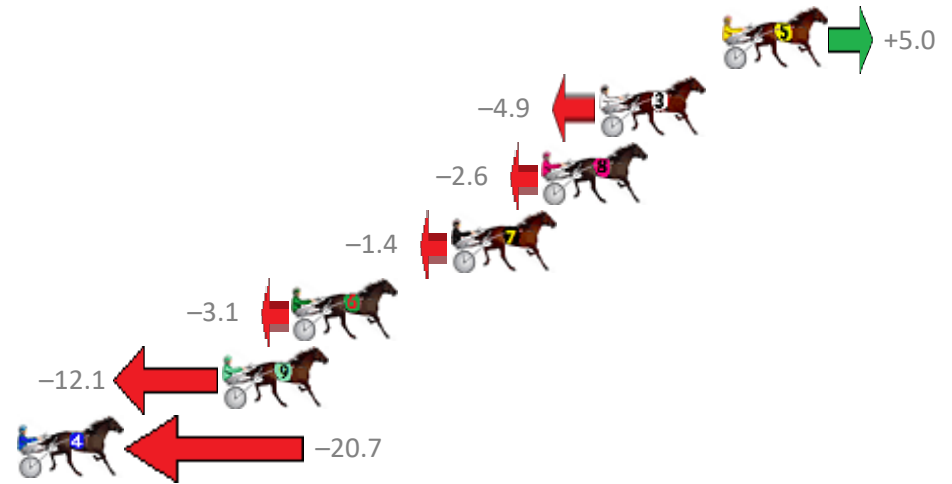

REDCLIFFE Race 6 Distance 1780m

Wednesday, 6 September 2017

Gross Time: 2:13.80 MileRate: 2:00.90 LeadTime: 11.50s First Qtr: 32.10s Second Qtr: 32.60s Third Qtr: 28.00s Fourth Qtr: 29.60s

No	Horse	Plc	Margin	Time	800Time (W)	400 Time (W)
5	SIR SEMPER FIDELIS	1	0.0m	2:13.80	57.24s (1)	29.41s (1)
3	TRAIN WRECK	2	4.9m	2:14.16	57.95s (0)	29.96s (0)
8	OSCARS GLORY	3	7.2m	2:14.33	57.79s (0)	29.75s (0)
7	IM ROLLING STONED	4	10.8m	2:14.60	57.70s (0)	29.56s (0)
6	HANDY BONUS	5	17.1m	2:15.07	57.82s (2)	30.21s (2)
9	ELZBOY	6	19.9m	2:15.27	58.47s (2)	30.85s (2)
4	CRUISIN ALONG	7	29.9m	2:16.01	59.09s (1)	31.19s (1)

Finish Position and metres gained from 800m

Trots Sectionals
Powered by
www.pjdata.com.au
Home of PJ Trots Analyser

The Racing Queensland Board (trading as Racing Queensland) and provider are not responsible for the completeness or accuracy of any of the information contained herein, and makes no representations about its suitability for any purpose.