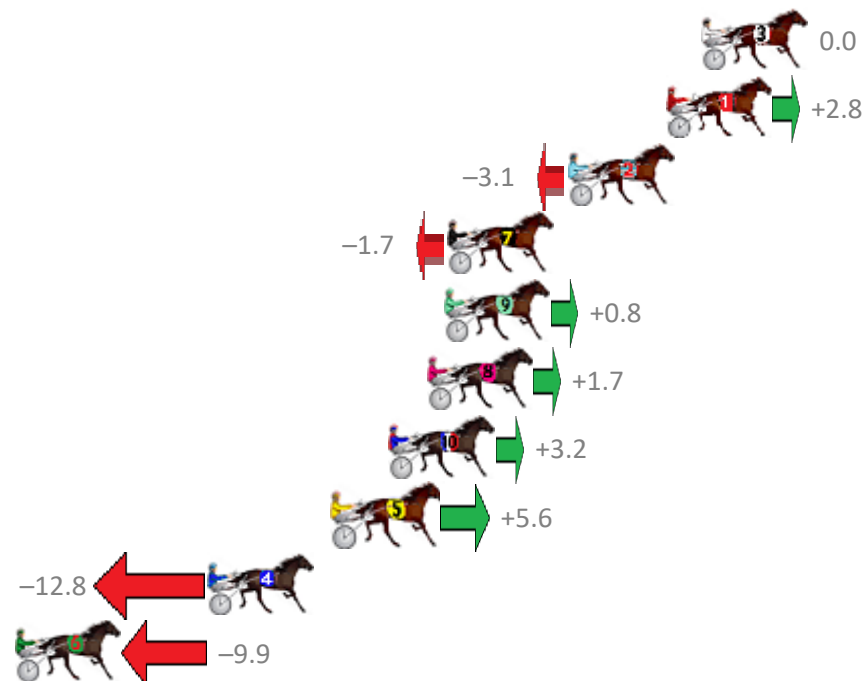

REDCLIFFE Race 2 Distance 2040m

Wednesday, 6 September 2017

Gross Time: 2:33.10 MileRate: 2:00.80 LeadTime: 30.70s First Qtr: 31.40s Second Qtr: 32.80s Third Qtr: 29.10s Fourth Qtr: 29.10s

No	Horse	Plc	Margin	Time	800Time (W)	400 Time (W)
3	WEEDONS EXPRESS	1	0.0m	2:33.10	58.20s (0)	29.10s (0)
1	RUATO BAY	2	1.4m	2:33.20	58.00s (0)	28.85s (0)
2	STONEBRIDGE ROYAL	3	5.3m	2:33.49	58.43s (1)	29.30s (1)
7	GHOST GUM	4	10.1m	2:33.83	58.32s (0)	29.17s (0)
9	TRENTLEIGH	5	10.2m	2:33.84	58.14s (1)	29.16s (2)
8	ZALTA	6	10.9m	2:33.89	58.08s (0)	28.85s (0)
10	BACCHUS RAUCOUS	7	12.4m	2:34.00	57.97s (1)	29.19s (3)
5	GOOD FEELINGS	8	14.6m	2:34.16	57.79s (1)	29.01s (3)
4	UNCLE BENJAMIN	9	19.6m	2:34.53	59.13s (1)	30.15s (2)
6	TRIUMPHANT KNIGHT	10	27.3m	2:35.09	58.92s (0)	29.82s (1)

Finish Position and metres gained from 800m

Trots Sectionals
Powered by
www.pjdata.com.au
Home of PJ Trots Analyser

The Racing Queensland Board (trading as Racing Queensland) and provider are not responsible for the completeness or accuracy of any of the information contained herein, and makes no representations about its suitability for any purpose.