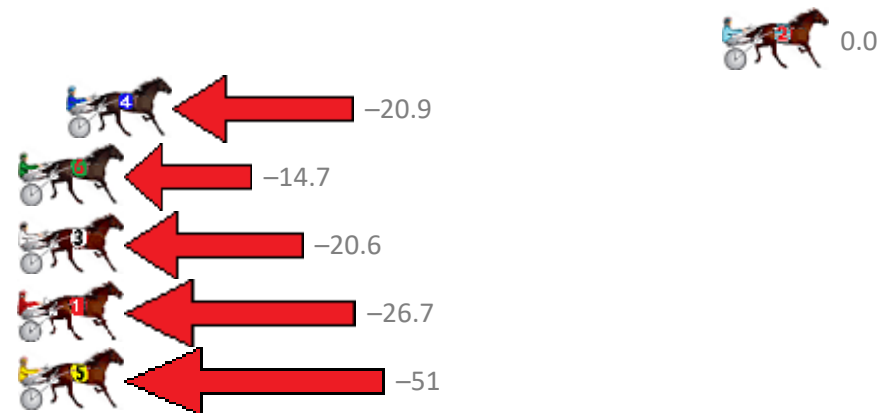

REDCLIFFE Race 1 Distance 1780m

Thursday, 31 August 2017

Gross Time: 2:09.60 MileRate: 1:57.20 LeadTime: 11.70s First Qtr: 29.90s Second Qtr: 30.30s Third Qtr: 29.10s Fourth Qtr: 28.60s

No Horse	Plc	Margin	Time	800Time (W)	400 Time (W)
2 ROCKNROLL AMBER	1	0.0m	2:09.60	57.70s (0)	28.60s (0)
4 GOTTA GO RALPHIE	2	26.1m	2:11.47	59.21s (1)	29.79s (2)
6 ROCKNROLL PROMISE	3	29.9m	2:11.74	58.76s (1)	29.57s (3)
3 TAFFY BOY	4	30.6m	2:11.79	59.19s (1)	29.96s (0)
1 NICKY MATTGREGOR	5	31.1m	2:11.82	59.63s (0)	30.48s (0)
5 DIAMANTINA DEVIL	6	51.7m	2:13.30	61.37s (1)	31.70s (1)

Finish Position and metres gained from 800m

Trots Sectionals
Powered by
www.pjdata.com.au
Home of PJ Trots Analyser