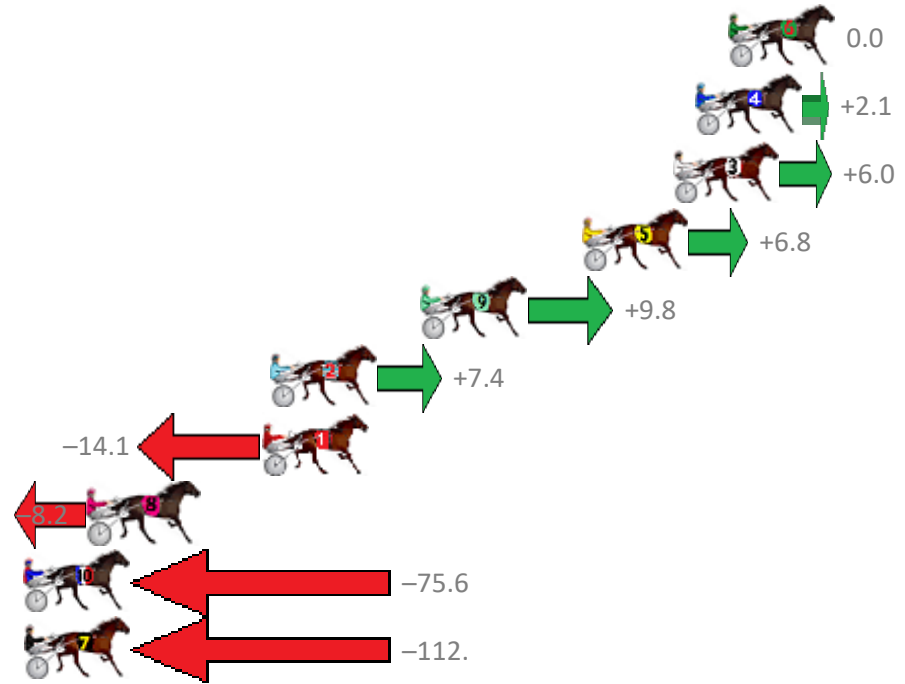

REDCLIFFE Race 9 Distance 1780m

Thursday, 31 August 2017

Gross Time: 2:10.40 MileRate: 1:57.90 LeadTime: 11.40s First Qtr: 30.00s Second Qtr: 30.20s Third Qtr: 28.60s Fourth Qtr: 30.20s

No	Horse	Plc	Margin	Time	800Time (W)	400 Time (W)
6	RIVERBOAT PRINCE	1	0.0m	2:10.40	58.80s (0)	30.20s (0)
4	TARIN KOWT	2	1.3m	2:10.50	58.65s (1)	29.86s (1)
3	RUATO BAY	3	2.2m	2:10.57	58.36s (1)	29.57s (1)
5	ILLAWONG LIVELY	4	5.8m	2:10.84	58.30s (1)	29.49s (1)
9	TURBO SAM	5	12.2m	2:11.32	58.08s (1)	29.58s (1)
2	NO CONFESSION	6	18.2m	2:11.77	58.26s (2)	29.78s (2)
1	MISTER FANTANGLES	7	18.5m	2:11.80	59.84s (0)	31.05s (0)
8	GLOWING COURAGE	8	25.4m	2:12.32	59.40s (1)	30.67s (2)
10	LONG ROAD TO FAME	9	88.8m	2:17.10	64.36s (0)	35.76s (0)
7	COURAGEOUS CRUZ	10	121.2m	2:19.55	67.06s (0)	38.51s (0)

Finish Position and metres gained from 800m

Trots Sectionals
Powered by
www.pjdata.com.au
Home of PJ Trots Analyser

The Racing Queensland Board (trading as Racing Queensland) and provider are not responsible for the completeness or accuracy of any of the information contained herein, and makes no representations about its suitability for any purpose.