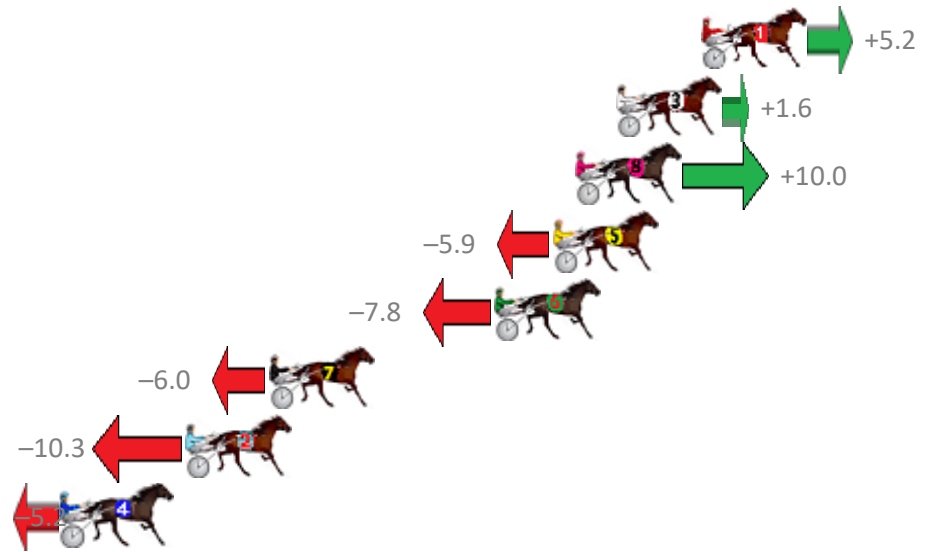

REDCLIFFE Race 4 Distance 1780m

Thursday, 31 August 2017

Gross Time: 2:12.90 MileRate: 2:00.10 LeadTime: 11.10s First Qtr: 32.30s Second Qtr: 31.30s Third Qtr: 28.80s Fourth Qtr: 29.40s

No	Horse	Plc	Margin	Time	800Time (W)	400 Time (W)
1	COULDNTBETOLD	1	0.0m	2:12.90	57.82s (0)	29.06s (0)
3	FLIPPA PENNY	2	3.4m	2:13.15	58.08s (1)	29.22s (1)
8	STYLISH FEELING	3	5.0m	2:13.27	57.47s (1)	28.62s (2)
5	MIRACLESDOAPPEN	4	5.9m	2:13.33	58.63s (0)	29.83s (0)
6	MASTER MONTANA	5	8.2m	2:13.50	58.77s (1)	29.91s (1)
7	MISS ROB ROY	6	17.2m	2:14.16	58.64s (0)	29.69s (0)
2	ROMAN PENNY	7	20.5m	2:14.41	58.95s (1)	30.05s (1)
4	GOTOTHEMOON	8	25.4m	2:14.77	58.58s (1)	29.78s (1)

Finish Position and metres gained from 800m

Trots Sectionals
Powered by
www.pjdata.com.au
Home of PJ Trots Analyser

The Racing Queensland Board (trading as Racing Queensland) and provider are not responsible for the completeness or accuracy of any of the information contained herein, and makes no representations about its suitability for any purpose.