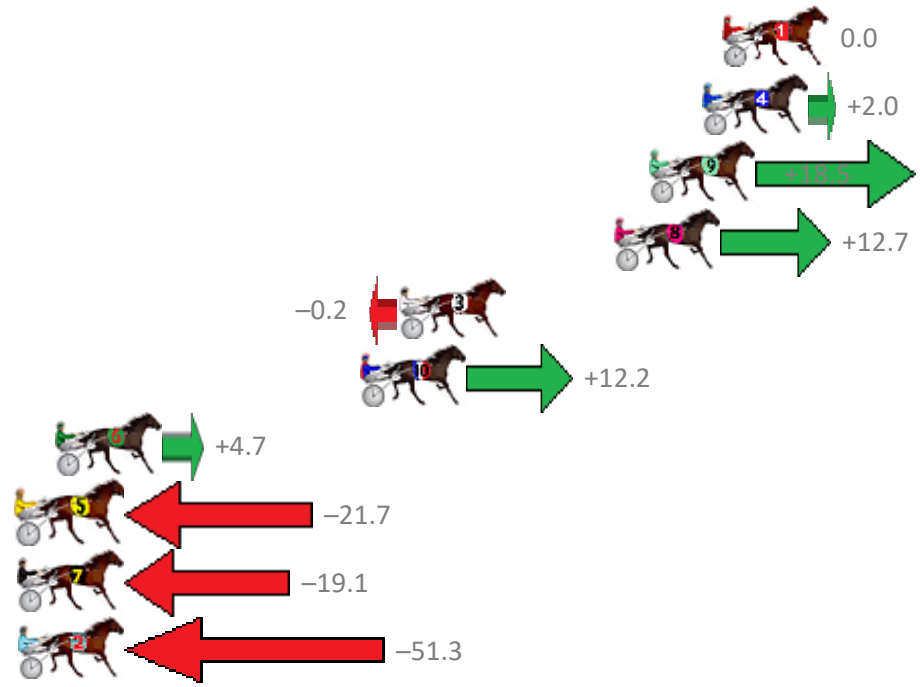

REDCLIFFE Race 7 Distance 1780m

Thursday, 31 August 2017

Gross Time: 2:12.10 MileRate: 1:59.40 LeadTime: 11.40s First Qtr: 30.00s Second Qtr: 30.60s Third Qtr: 29.00s Fourth Qtr: 31.10s

No	Horse	Plc	Margin	Time	800Time (W)	400 Time (W)
1	BLESSED IS THE BOY	1	0.0m	2:12.10	60.10s (0)	31.10s (0)
4	IM ROLLING STONED	2	0.8m	2:12.16	59.95s (1)	30.42s (1)
9	MISTER CHOMP	3	2.9m	2:12.33	58.71s (1)	29.79s (2)
8	BALLATOR THOR	4	4.3m	2:12.43	59.15s (1)	30.24s (3)
3	FRIENDSINLOWPLACES	5	12.8m	2:13.10	60.12s (1)	30.82s (1)
10	LITTLE LIZZIE JOVE	6	14.4m	2:13.22	59.18s (1)	30.34s (2)
6	ELMAUR JOY	7	26.5m	2:14.16	59.75s (1)	31.34s (1)
5	JULIA MAC	8	28.9m	2:14.35	61.73s (1)	32.45s (2)
7	LONG DIRT ROAD	9	30.3m	2:14.46	61.53s (0)	32.04s (0)
2	MOONLIGHT BUTCHER	10	57.3m	2:16.56	63.95s (0)	34.50s (0)

Finish Position and metres gained from 800m

Trots Sectionals
Powered by
www.pjdata.com.au
Home of PJ Trots Analyser

The Racing Queensland Board (trading as Racing Queensland) and provider are not responsible for the completeness or accuracy of any of the information contained herein, and makes no representations about its suitability for any purpose.