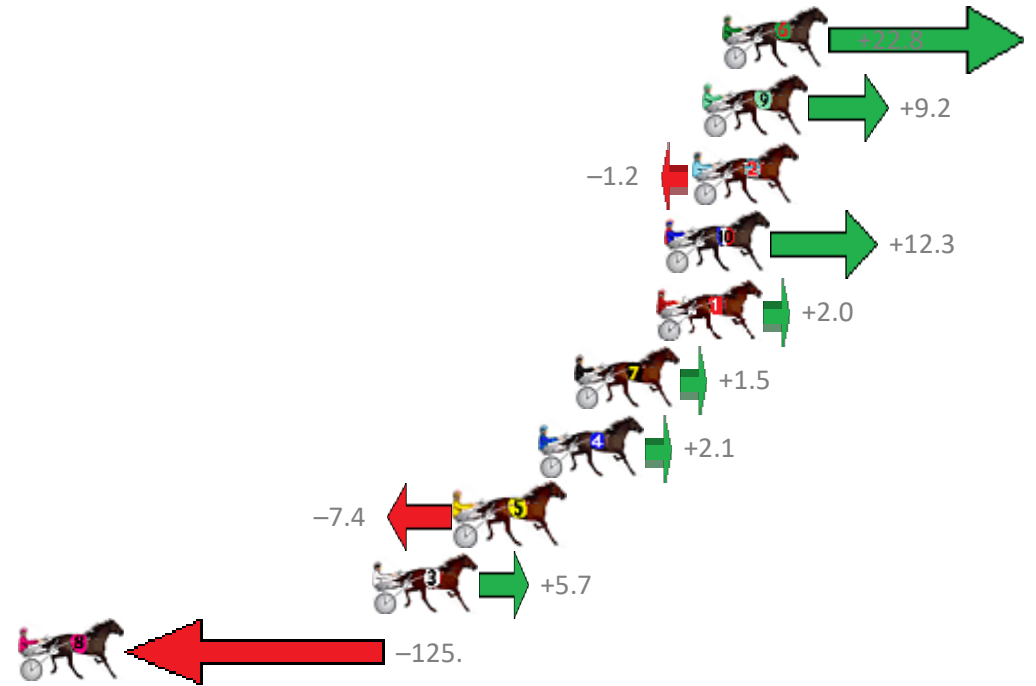

REDCLIFFE Race 8 Distance 2040m

Thursday, 31 August 2017

Gross Time: 2:35.90 MileRate: 2:03.00 LeadTime: 33.80s First Qtr: 32.20s Second Qtr: 31.20s Third Qtr: 29.40s Fourth Qtr: 29.30s

No	Horse	Plc	Margin	Time	800Time (W)	400 Time (W)
6	MY MOJO	1	0.0m	2:35.90	57.03s (1)	28.44s (1)
9	BLUE EYED CREATION	2	0.8m	2:35.96	58.02s (2)	29.21s (2)
2	COMIGAL	3	1.2m	2:35.99	58.79s (0)	29.39s (0)
10	OSCARS GLORY	4	2.3m	2:36.07	57.80s (2)	28.99s (2)
1	SUMMER MONEY	5	2.6m	2:36.09	58.55s (0)	29.09s (0)
7	ONYAJANS	6	5.9m	2:36.33	58.59s (1)	29.26s (1)
4	CRUISIN CARL	7	7.3m	2:36.43	58.55s (0)	29.04s (0)
5	TURBOTUFFTALK	8	10.6m	2:36.68	59.24s (1)	29.93s (1)
3	ARCHIECANO	9	13.9m	2:36.92	58.28s (2)	29.40s (2)
8	SHERKHAN	10	142.5m	2:46.34	67.88s (0)	35.34s (0)

Finish Position and metres gained from 800m

Trots Sectionals
Powered by
www.pjdata.com.au
Home of PJ Trots Analyser

The Racing Queensland Board (trading as Racing Queensland) and provider are not responsible for the completeness or accuracy of any of the information contained herein, and makes no representations about its suitability for any purpose.