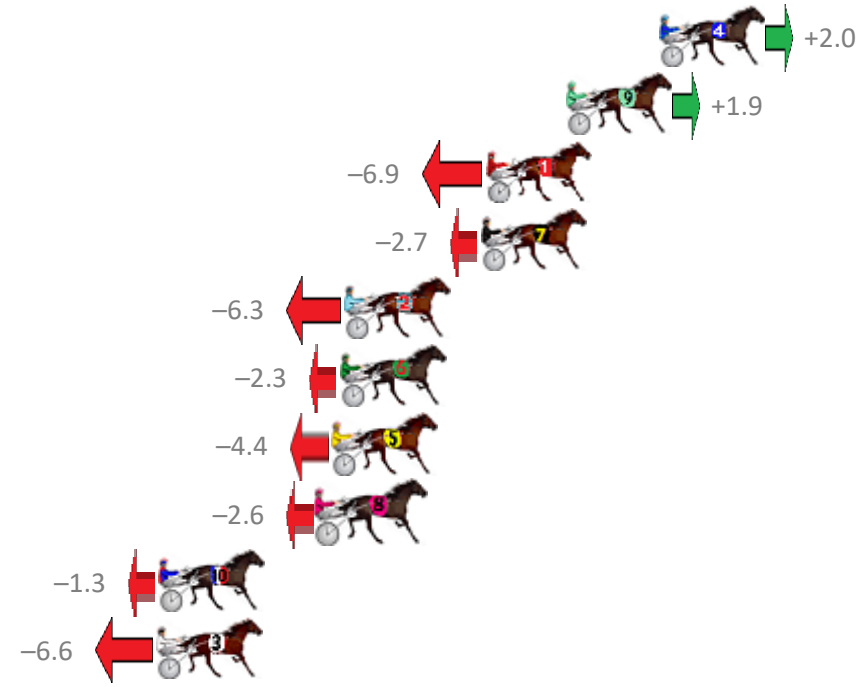

REDCLIFFE Race 6 Distance 2040m

Thursday, 31 August 2017

Gross Time: 2:33.50 MileRate: 2:01.10 LeadTime: 31.20s First Qtr: 32.20s Second Qtr: 31.30s Third Qtr: 29.00s Fourth Qtr: 29.80s

No	Horse	Plc	Margin	Time	800Time (W)	400 Time (W)
4	OUR BUSCEMI	1	0.0m	2:33.50	58.65s (1)	29.80s (1)
9	BHAPPY	2	3.7m	2:33.78	58.66s (2)	29.73s (2)
1	CHEYENNE WARRIOR	3	6.9m	2:34.01	59.31s (0)	30.25s (0)
7	BOADICEAS FURY	4	7.1m	2:34.03	59.00s (0)	29.93s (0)
2	KEARNEY LANE	5	12.5m	2:34.43	59.26s (1)	30.37s (1)
6	XTRAORDINARY LOMB	6	12.7m	2:34.45	58.97s (2)	30.05s (2)
5	HANNAHS FREEDOM	7	13.0m	2:34.47	59.12s (0)	29.99s (0)
8	PANDORAS DIAMOND	8	13.6m	2:34.51	58.99s (1)	29.93s (1)
10	DREAMTIME SARA	9	19.9m	2:34.98	58.90s (1)	30.00s (1)
3	AMBER STRIKE	10	20.0m	2:34.99	59.29s (0)	30.04s (0)

Finish Position and metres gained from 800m

Trots Sectionals
Powered by
www.pjdata.com.au
Home of PJ Trots Analyser

The Racing Queensland Board (trading as Racing Queensland) and provider are not responsible for the completeness or accuracy of any of the information contained herein, and makes no representations about its suitability for any purpose.