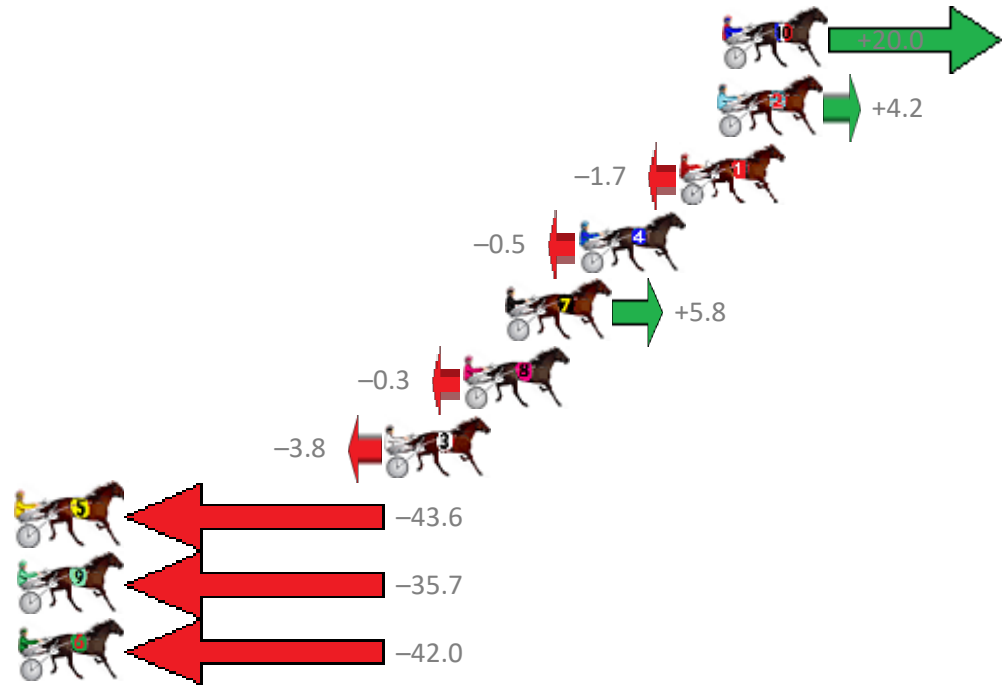

REDCLIFFE Race 3 Distance 1780m

Thursday, 31 August 2017

Gross Time: 2:11.60 MileRate: 1:59.00 LeadTime: 11.60s First Qtr: 29.10s Second Qtr: 31.00s Third Qtr: 29.80s Fourth Qtr: 30.10s

No	Horse	Plc	Margin	Time	800Time (W)	400 Time (W)
10	ALL AFTER ME	1	0.0m	2:11.60	58.40s (1)	29.02s (3)
2	SUGARMAMA	2	0.2m	2:11.62	59.59s (0)	29.77s (0)
1	ELEGANT POSH	3	1.7m	2:11.73	60.03s (0)	30.23s (0)
4	DRUNK ARTIST	4	5.7m	2:12.03	59.94s (1)	30.23s (1)
7	SONNY SAVEAO	5	8.6m	2:12.25	59.47s (0)	29.86s (2)
8	VANTO HANOVER	6	10.3m	2:12.38	59.92s (1)	30.14s (3)
3	ENRIQUES ME DAD	7	13.4m	2:12.61	60.18s (0)	30.39s (0)
5	FLASHING GOOD TIME	8	44.4m	2:14.94	63.16s (1)	32.79s (1)
9	OOZINVILLE	9	55.3m	2:15.76	62.57s (0)	32.92s (0)
6	SANTASTIC PRINCESS	10	57.4m	2:15.92	63.04s (1)	33.14s (1)

Finish Position and metres gained from 800m

Trots Sectionals
Powered by
www.pjdata.com.au
Home of PJ Trots Analyser

The Racing Queensland Board (trading as Racing Queensland) and provider are not responsible for the completeness or accuracy of any of the information contained herein, and makes no representations about its suitability for any purpose.