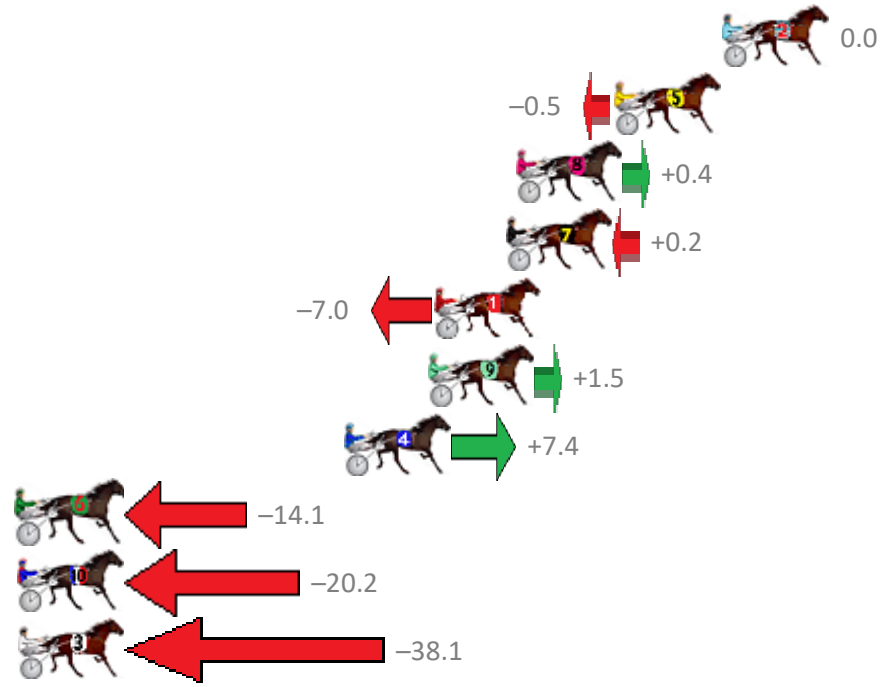

REDCLIFFE Race 5 Distance 1780m

Thursday, 31 August 2017

Gross Time: 2:14.00 MileRate: 2:01.20 LeadTime: 11.40s First Qtr: 30.60s Second Qtr: 32.10s Third Qtr: 30.50s Fourth Qtr: 29.40s

NoHorse	Plc	Margin	Time	800Time (W)	400 Time (W)
2 MY SECRET TORQUE	1	0.0m	2:14.00	59.90s (0)	29.40s (0)
5 ONYA DOUG	2	4.3m	2:14.32	59.94s (1)	29.58s (1)
8 MAHALO	3	8.2m	2:14.60	59.87s (1)	29.47s (1)
7 VELOCE BELLA	4	8.6m	2:14.63	59.89s (0)	29.37s (0)
1 SPIRITO NERO	5	11.4m	2:14.84	60.42s (0)	29.91s (0)
9 IFYOUBELIEVE	6	11.7m	2:14.86	59.79s (1)	29.95s (2)
4 KATHLEEN GRACE	7	15.0m	2:15.10	59.35s (1)	29.39s (1)
6 MITCHELL MAGIC	8	28.3m	2:16.08	60.96s (0)	30.38s (0)
10 KAYJAYS TERROR	9	47.4m	2:17.48	61.41s (1)	30.93s (0)
3 NAUGHTYINHEAVEN	10	55.7m	2:18.09	62.75s (1)	31.99s (3)

Finish Position and metres gained from 800m

Trots Sectionals
Powered by
www.pjdata.com.au
Home of PJ Trots Analyser

The Racing Queensland Board (trading as Racing Queensland) and provider are not responsible for the completeness or accuracy of any of the information contained herein, and makes no representations about its suitability for any purpose.