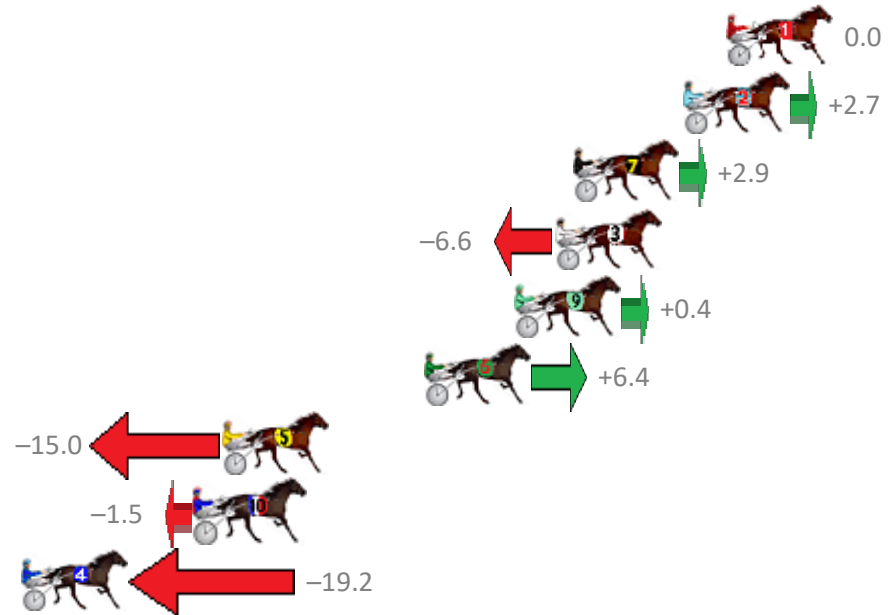

REDCLIFFE Race 5 Distance 1780m

Friday, 25 August 2017

Gross Time: 2:12.30 MileRate: 1:59.60 LeadTime: 11.60s First Qtr: 31.00s Second Qtr: 31.90s Third Qtr: 28.70s Fourth Qtr: 29.10s

No Horse	Plc	Margin	Time	800Time (W)	400 Time (W)
1 OLIVER WINKLE	1	0.0m	2:12.30	57.80s (0)	29.10s (0)
2 ANN MATTGREGOR	2	1.7m	2:12.42	57.60s (0)	28.79s (0)
7 SONNY SAVEAO	3	6.1m	2:12.74	57.59s (0)	28.73s (0)
3 COAST WARNING	4	6.8m	2:12.79	58.28s (1)	29.51s (1)
9 ASHI JETSUN	5	8.4m	2:12.91	57.77s (2)	29.32s (2)
6 MACH SAM	6	12.0m	2:13.17	57.34s (1)	28.95s (1)
5 THE RESTAURANTEUR	7	20.0m	2:13.76	58.88s (1)	29.91s (1)
10 TAP IT IN	8	21.1m	2:13.84	57.91s (2)	29.19s (0)
4 TAFFY BOY	9	32.4m	2:14.66	59.19s (2)	30.56s (2)

Finish Position and metres gained from 800m

Trots Sectionals
Powered by
www.pjdata.com.au
Home of PJ Trots Analyser

The Racing Queensland Board (trading as Racing Queensland) and provider are not responsible for the completeness or accuracy of any of the information contained herein, and makes no representations about its suitability for any purpose.