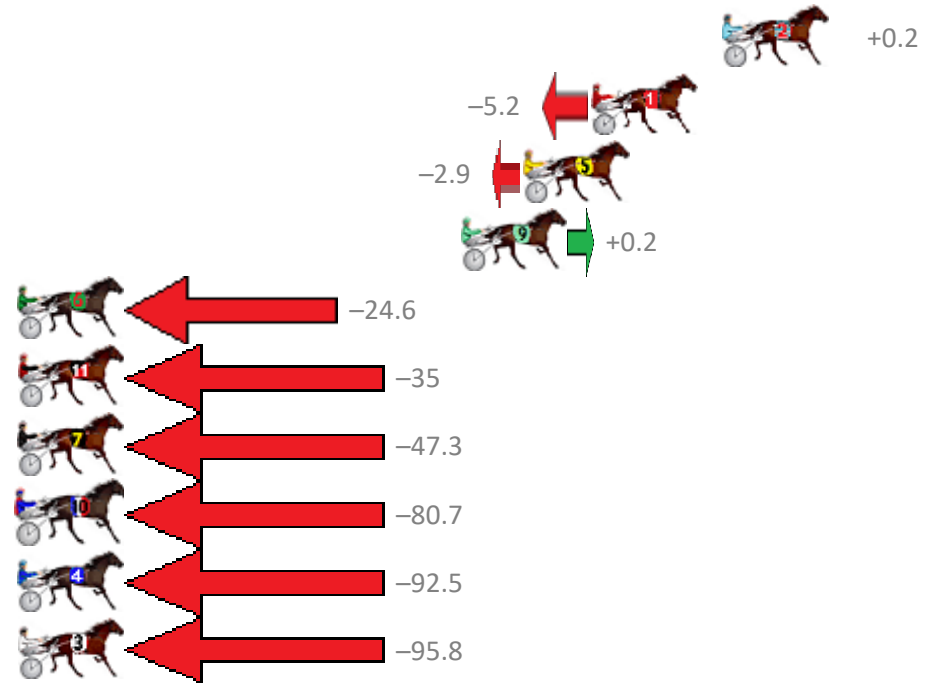

REDCLIFFE Race 4 Distance 1780m

Friday, 25 August 2017

Gross Time: 2:08.90 MileRate: 1:56.50 LeadTime: 11.50s First Qtr: 29.30s Second Qtr: 29.10s Third Qtr: 28.40s Fourth Qtr: 30.60s

No Horse	Plc	Margin	Time	800Time (W)	400 Time (W)
2 CELTIC CRUZA	1	0.0m	2:08.90	58.99s (1)	30.60s (1)
1 BUMPER	2	5.2m	2:09.30	59.38s (0)	30.88s (0)
5 WESTERN JEWELS	3	7.9m	2:09.50	59.21s (1)	30.85s (1)
9 PITTSWORTH MAN	4	10.4m	2:09.70	58.99s (1)	30.65s (0)
6 LUCIFERS LEGEND	5	39.8m	2:11.94	60.81s (1)	32.07s (1)
11 VINTAGE DREAM	6	48.3m	2:12.59	61.53s (0)	32.35s (1)
7 BARON JUJON	7	53.5m	2:12.99	62.49s (0)	33.15s (0)
10 HEART OF CHANGE	8	130.7m	2:18.90	64.95s (0)	34.48s (0)
4 JANUARY	9	192.5m	2:23.63	65.82s (0)	34.62s (0)
3 COULDNTBETOLD	10	195.8m	2:23.88	66.07s (0)	34.10s (0)

Finish Position and metres gained from 800m

Trots Sectionals
Powered by
www.pjdata.com.au
Home of PJ Trots Analyser

The Racing Queensland Board (trading as Racing Queensland) and provider are not responsible for the completeness or accuracy of any of the information contained herein, and makes no representations about its suitability for any purpose.