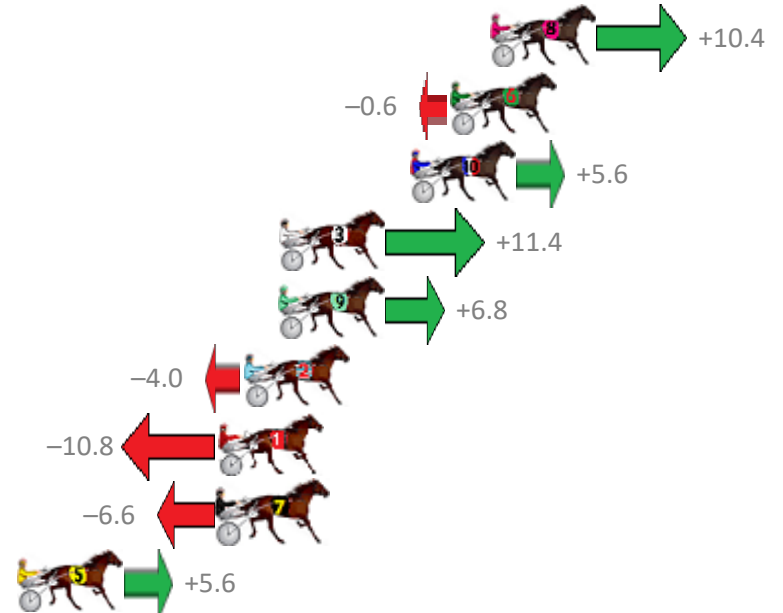

REDCLIFFE Race 2 Distance 1780m

Friday, 25 August 2017

Gross Time: 2:15.70 MileRate: 2:02.70 LeadTime: 11.80s First Qtr: 32.60s Second Qtr: 33.20s Third Qtr: 29.20s Fourth Qtr: 28.90s

No Horse	Plc	Margin	Time	800Time (W)	400 Time (W)
8 MY MOJO	1	0.0m	2:15.70	57.34s (1)	28.77s (2)
6 CHANGEVERME	2	1.6m	2:15.82	58.14s (1)	29.02s (1)
10 MASTER MONTANA	3	3.2m	2:15.93	57.69s (0)	28.57s (2)
3 SNAKES N LADDERS	4	8.4m	2:16.31	57.27s (1)	28.42s (1)
9 CATCH THE BREEZE	5	8.4m	2:16.31	57.61s (1)	28.93s (3)
2 BUDDY BABCOCK	6	9.8m	2:16.41	58.39s (1)	29.26s (1)
1 DONT ARK WITH ME	7	10.8m	2:16.48	58.88s (0)	29.51s (0)
7 BALTIC BLUE EYES	8	10.8m	2:16.48	58.58s (0)	29.17s (0)
5 TRAIN WRECK	9	18.8m	2:17.06	57.69s (1)	29.15s (2)

Finish Position and metres gained from 800m

Trots Sectionals
Powered by
www.pjdata.com.au
Home of PJ Trots Analyser

The Racing Queensland Board (trading as Racing Queensland) and provider are not responsible for the completeness or accuracy of any of the information contained herein, and makes no representations about its suitability for any purpose.