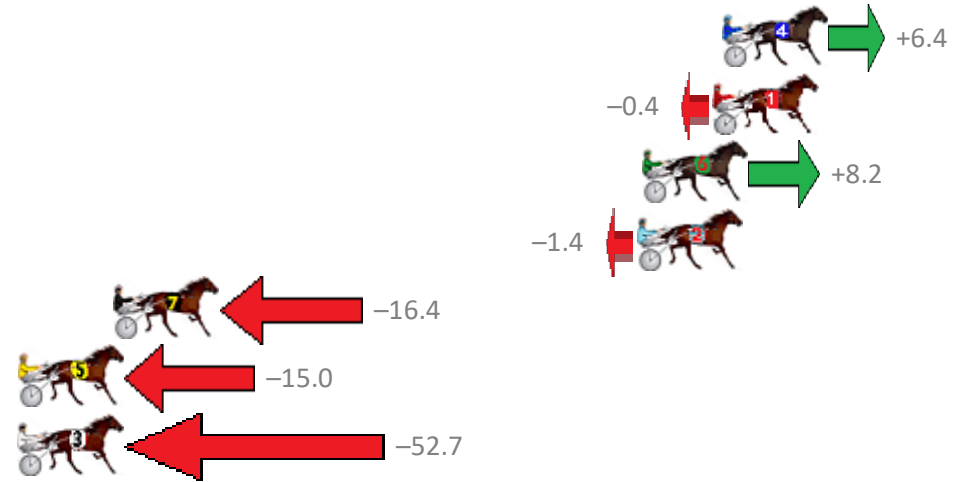

REDCLIFFE Race 7 Distance 1780m

Friday, 25 August 2017

Gross Time: 2:16.00 MileRate: 2:03.00 LeadTime: 12.90s First Qtr: 30.60s Second Qtr: 31.90s Third Qtr: 31.10s Fourth Qtr: 29.50s

No	Horse	Plc	Margin	Time	800Time (W)	400 Time (W)
4	JENUFLECTION	1	0.0m	2:16.00	60.12s (1)	29.19s (2)
1	ZINDEL	2	0.4m	2:16.03	60.63s (0)	29.53s (0)
6	MAJORESS JUJON	3	3.2m	2:16.24	59.98s (1)	29.10s (1)
2	KATHLEEN GRACE	4	3.4m	2:16.25	60.71s (1)	29.72s (1)
7	SMOOTH THE COST	5	24.2m	2:17.78	61.84s (0)	30.74s (0)
5	MY SECRET TORQUE	6	31.0m	2:18.29	61.74s (1)	31.27s (3)
3	HAPPY FEELINGS	7	112.7m	2:24.31	64.59s (0)	32.28s (0)

Finish Position and metres gained from 800m

Trots Sectionals
Powered by
www.pjdata.com.au
Home of PJ Trots Analyser