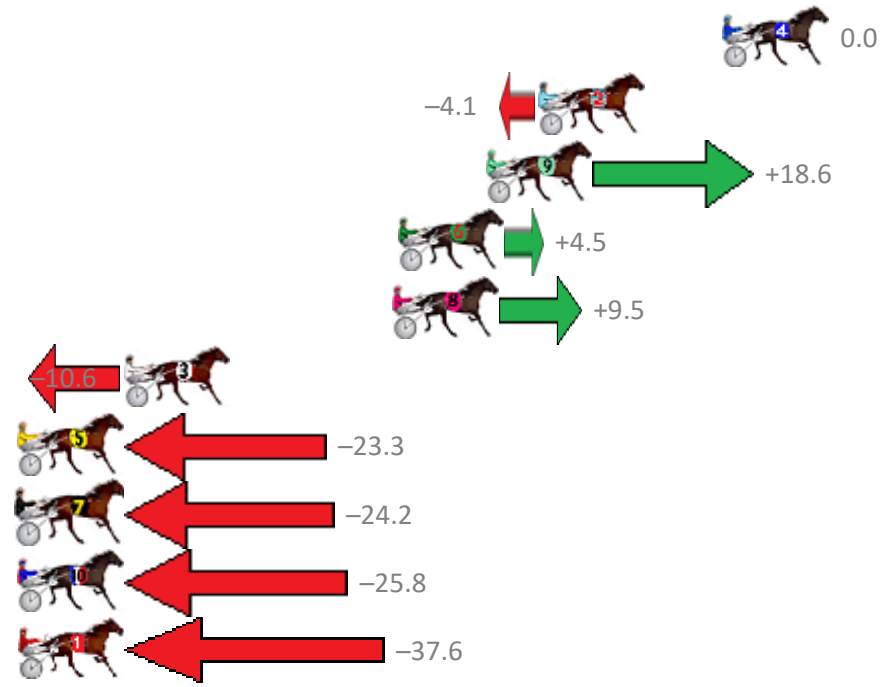

REDCLIFFE Race 1 Distance 1780m

Friday, 25 August 2017

Gross Time: 2:09.10 MileRate: 1:56.70 LeadTime: 11.40s First Qtr: 28.80s Second Qtr: 30.20s Third Qtr: 29.20s Fourth Qtr: 29.50s

No	Horse	Plc	Margin	Time	800Time (W)	400 Time (W)
4	FON IDEAL	1	0.0m	2:09.10	58.70s (0)	29.50s (0)
2	THE HARLEM HAMMER	2	7.3m	2:09.64	59.00s (1)	29.86s (1)
9	SHARDONS SHERALEE	3	9.4m	2:09.79	57.34s (1)	28.79s (2)
6	BALLATOR THOR	4	12.9m	2:10.05	58.37s (1)	30.01s (2)
8	MERRYLANDS MISS	5	13.1m	2:10.07	58.00s (1)	29.43s (2)
3	ARCHIECANO	6	23.8m	2:10.86	59.48s (1)	30.12s (1)
5	BLESSED IS THE BOY	7	31.9m	2:11.45	60.41s (1)	31.06s (1)
7	SCOTT TOM	8	33.2m	2:11.55	60.48s (0)	31.20s (0)
10	JUSTATIC	9	40.4m	2:12.08	60.59s (0)	31.37s (0)
1	HACHEM	10	42.0m	2:12.20	61.46s (0)	32.18s (0)

Finish Position and metres gained from 800m

Trots Sectionals
Powered by
www.pjdata.com.au
Home of PJ Trots Analyser

The Racing Queensland Board (trading as Racing Queensland) and provider are not responsible for the completeness or accuracy of any of the information contained herein, and makes no representations about its suitability for any purpose.