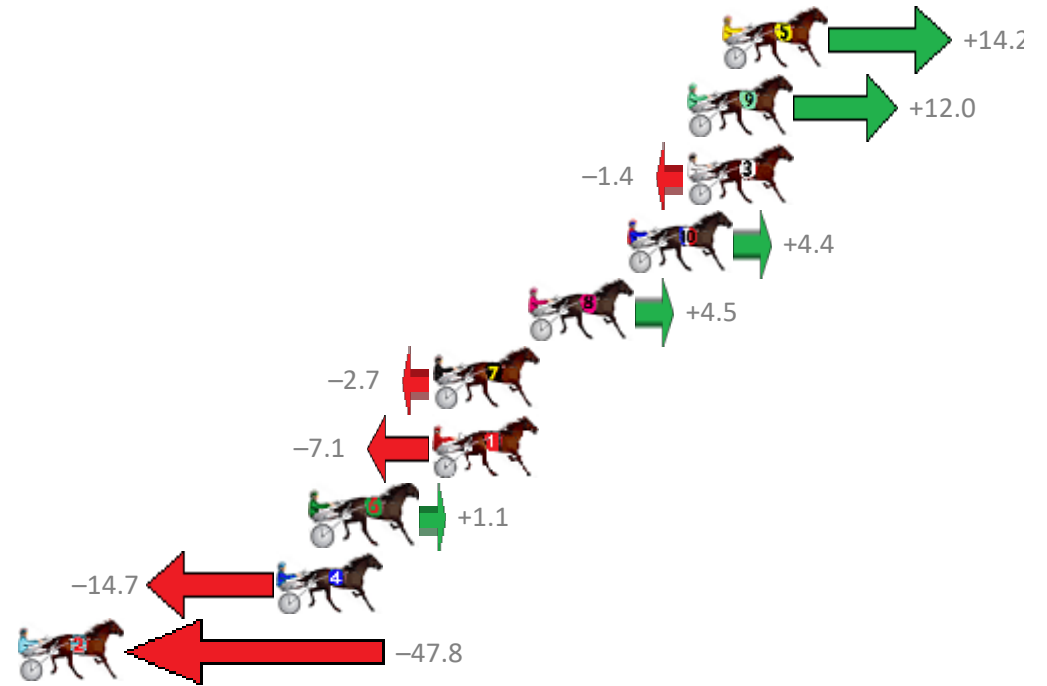

REDCLIFFE Race 3 Distance 1780m

Friday, 25 August 2017

Gross Time: 2:11.50 MileRate: 1:58.90 LeadTime: 11.40s First Qtr: 29.30s Second Qtr: 30.80s Third Qtr: 29.90s Fourth Qtr: 30.10s

No	Horse	Plc	Margin	Time	800Time (W)	400 Time (W)
5	GUTS	1	0.0m	2:11.50	58.94s (2)	29.42s (2)
9	BELLA RIPPIN	2	1.4m	2:11.61	59.10s (0)	29.18s (2)
3	RAZEN TROUBLE	3	1.4m	2:11.61	60.10s (0)	30.21s (0)
10	PRIVATE BRONSKI	4	3.8m	2:11.79	59.67s (2)	30.02s (2)
8	ILLAWONG LIVELY	5	7.7m	2:12.08	59.66s (1)	29.31s (2)
7	ANY WONDER	6	11.5m	2:12.37	60.20s (0)	30.20s (0)
1	SPECIAL THOUGHTS	7	11.5m	2:12.37	60.53s (0)	30.56s (0)
6	RUBYS BAD BOY	8	16.3m	2:12.73	59.92s (1)	30.05s (1)
4	JAKES A JOY	9	17.7m	2:12.83	61.10s (1)	31.10s (1)
2	CAMIVISTA	10	55.4m	2:15.67	63.58s (1)	33.38s (1)

Finish Position and metres gained from 800m

Trots Sectionals
Powered by
www.pjdata.com.au
Home of PJ Trots Analyser

The Racing Queensland Board (trading as Racing Queensland) and provider are not responsible for the completeness or accuracy of any of the information contained herein, and makes no representations about its suitability for any purpose.