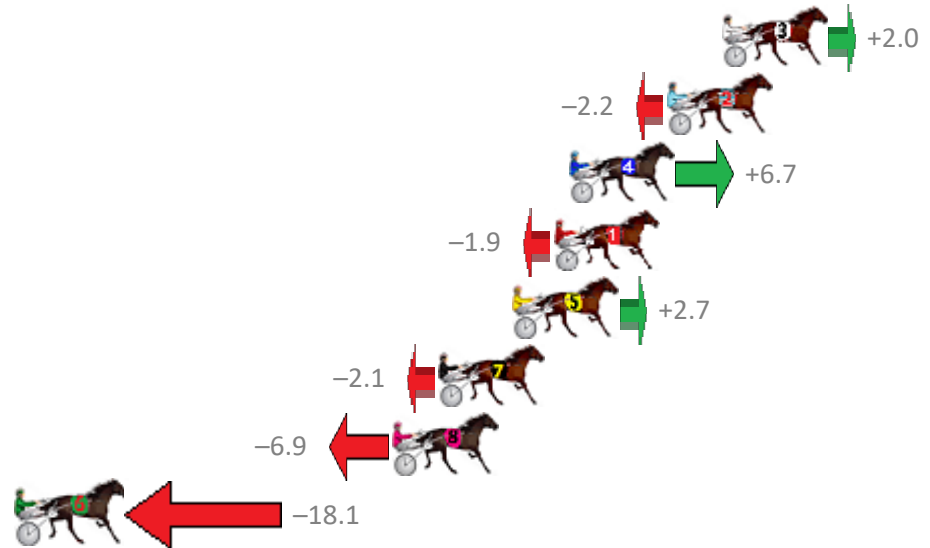

REDCLIFFE Race 6 Distance 1780m

Friday, 25 August 2017

Gross Time: 2:12.80 MileRate: 2:00.10 LeadTime: 11.70s First Qtr: 31.70s Second Qtr: 31.90s Third Qtr: 28.60s Fourth Qtr: 28.90s

No	Horse	Plc	Margin	Time	800Time (W)	400 Time (W)
3	PASSIONATE FELLA	1	0.0m	2:12.80	57.36s (1)	28.83s (1)
2	FRENCH GLOBE	2	2.2m	2:12.96	57.66s (0)	29.06s (0)
4	PROJECTILE	3	6.1m	2:13.24	57.02s (2)	28.69s (2)
1	IM JAY TEE	4	6.7m	2:13.28	57.64s (0)	28.95s (0)
5	RORY MACH	5	8.3m	2:13.40	57.31s (1)	29.04s (1)
7	WEEDONS EXPRESS	6	11.3m	2:13.62	57.65s (0)	28.89s (0)
8	COURAGEOUS CRUZ	7	13.1m	2:13.75	58.00s (1)	29.54s (2)
6	TIMMY MAY	8	32.3m	2:15.13	58.80s (0)	30.38s (1)

Finish Position and metres gained from 800m

Trots Sectionals
Powered by
www.pjdata.com.au
Home of PJ Trots Analyser

The Racing Queensland Board (trading as Racing Queensland) and provider are not responsible for the completeness or accuracy of any of the information contained herein, and makes no representations about its suitability for any purpose.