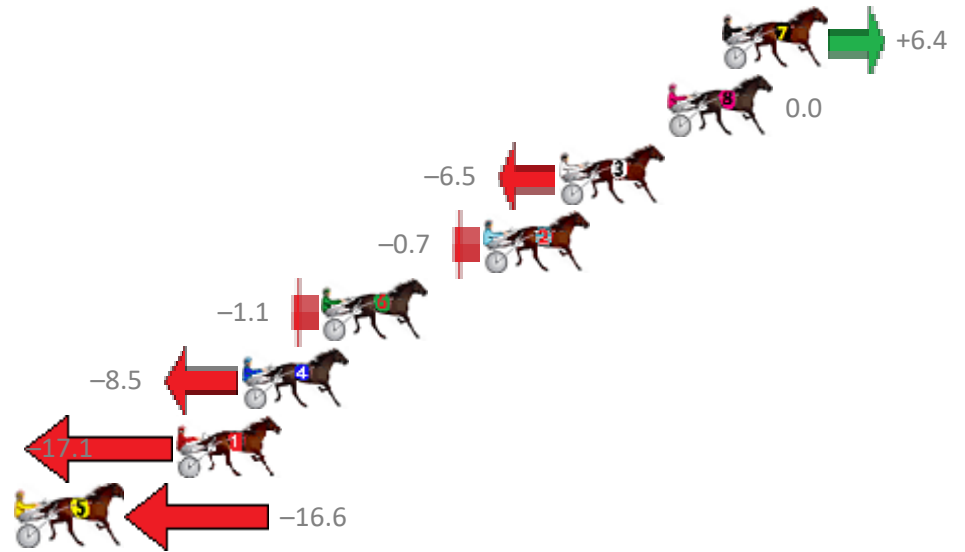

REDCLIFFE Race 7 Distance 1780m

Wednesday, 23 August 2017

Gross Time: 2:11.60 MileRate: 1:58.90 LeadTime: 11.60s First Qtr: 29.30s Second Qtr: 31.70s Third Qtr: 29.30s Fourth Qtr: 29.70s

No	Horse	Plc	Margin	Time	800Time (W)	400 Time (W)
7	ONYAJANS	1	0.0m	2:11.60	58.53s (1)	29.39s (1)
8	OLIVER WINKLE	2	2.2m	2:11.76	59.00s (1)	29.86s (1)
3	ELEGANT POSH	3	6.5m	2:12.08	59.48s (0)	30.14s (0)
2	SUGARMAMA	4	9.5m	2:12.31	59.05s (0)	29.59s (0)
6	DRUNK ARTIST	5	15.9m	2:12.78	59.08s (1)	29.63s (2)
4	FLASHING GOOD TIME	6	19.1m	2:13.02	59.63s (1)	30.08s (1)
1	SANTASTIC PRINCESS	7	21.7m	2:13.21	60.26s (0)	30.81s (0)
5	THE JEWEL THIEF	8	30.2m	2:13.84	60.22s (0)	30.58s (0)

Finish Position and metres gained from 800m

Trots Sectionals
Powered by
www.pjdata.com.au
Home of PJ Trots Analyser

The Racing Queensland Board (trading as Racing Queensland) and provider are not responsible for the completeness or accuracy of any of the information contained herein, and makes no representations about its suitability for any purpose.