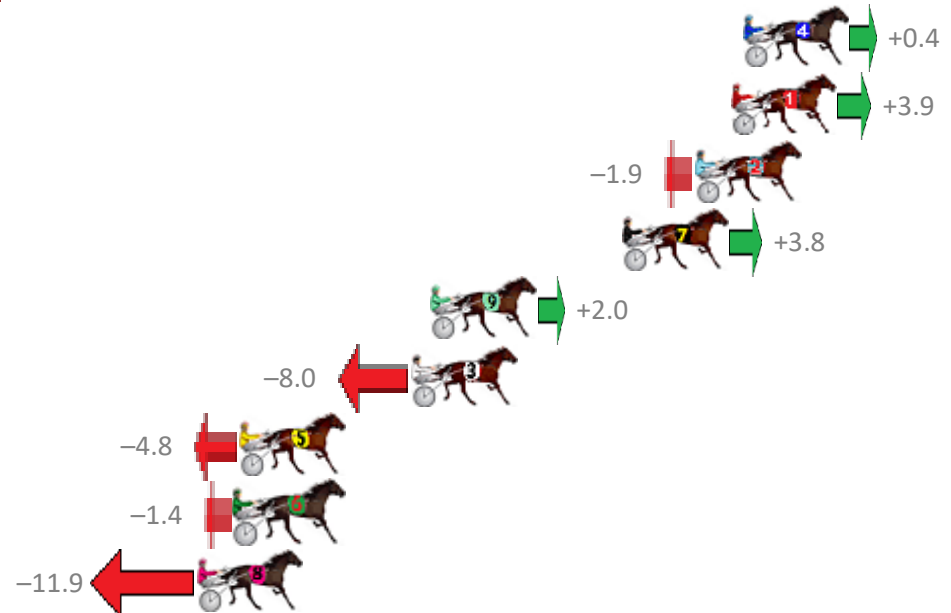

REDCLIFFE Race 2 Distance 2040m

Wednesday, 23 August 2017

Gross Time: 2:31.90 MileRate: 1:59.90 LeadTime: 32.30s First Qtr: 31.20s Second Qtr: 30.80s Third Qtr: 29.00s Fourth Qtr: 28.60s

No	Horse	Plc	Margin	Time	800Time (W)	400 Time (W)
4	KARLOO TEN SEVENTY	1	0.0m	2:31.90	57.57s (1)	28.53s (1)
1	RUBYS BAD BOY	2	0.5m	2:31.94	57.32s (0)	28.28s (0)
2	CALCAVADO	3	1.9m	2:32.04	57.74s (0)	28.74s (0)
7	NO CONFESSION	4	4.8m	2:32.24	57.33s (0)	28.27s (0)
9	WIN OR DIE	5	12.4m	2:32.79	57.46s (1)	28.56s (2)
3	TRENTLEIGH	6	13.2m	2:32.84	58.18s (1)	29.09s (1)
5	ROYAL TAZ	7	20.0m	2:33.33	57.95s (2)	29.72s (2)
6	TURBO SAM	8	20.2m	2:33.34	57.70s (1)	29.20s (3)
8	DIXIE TRIX	9	21.7m	2:33.45	58.46s (1)	29.52s (2)

Finish Position and metres gained from 800m

Trots Sectionals
Powered by
www.pjdata.com.au
Home of PJ Trots Analyser

The Racing Queensland Board (trading as Racing Queensland) and provider are not responsible for the completeness or accuracy of any of the information contained herein, and makes no representations about its suitability for any purpose.