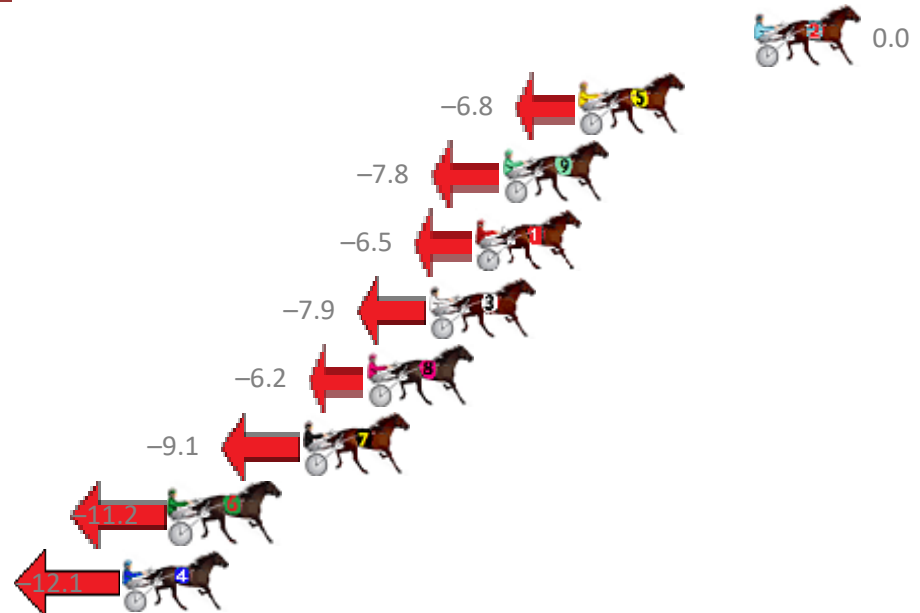

REDCLIFFE Race 4 Distance 1780m

Wednesday, 23 August 2017

Gross Time: 2:12.70 MileRate: 1:59.90 LeadTime: 11.80s First Qtr: 31.70s Second Qtr: 30.30s Third Qtr: 28.80s Fourth Qtr: 30.10s

No	Horse	Plc	Margin	Time	800Time (W)	400 Time (W)
2	BETTING BARON	1	0.0m	2:12.70	58.90s (0)	30.10s (0)
5	DIAMANTINA DEVIL	2	7.0m	2:13.23	59.40s (1)	30.58s (1)
9	BROADWATER	3	10.0m	2:13.45	59.47s (2)	30.82s (2)
1	MODERN THOUGHT	4	11.1m	2:13.54	59.38s (0)	30.50s (0)
3	KID CALVERT	5	12.9m	2:13.67	59.48s (1)	30.60s (1)
8	TAFFY BOY	6	15.4m	2:13.86	59.36s (1)	30.33s (1)
7	DONOMOOR	7	17.9m	2:14.05	59.57s (0)	30.62s (0)
6	ROCKNROLL PROMISE	8	23.2m	2:14.45	59.72s (2)	31.35s (2)
4	MISS RIVKAH	9	25.1m	2:14.59	59.79s (0)	30.77s (0)

Finish Position and metres gained from 800m

Trots Sectionals
Powered by
www.pjdata.com.au
Home of PJ Trots Analyser

The Racing Queensland Board (trading as Racing Queensland) and provider are not responsible for the completeness or accuracy of any of the information contained herein, and makes no representations about its suitability for any purpose.