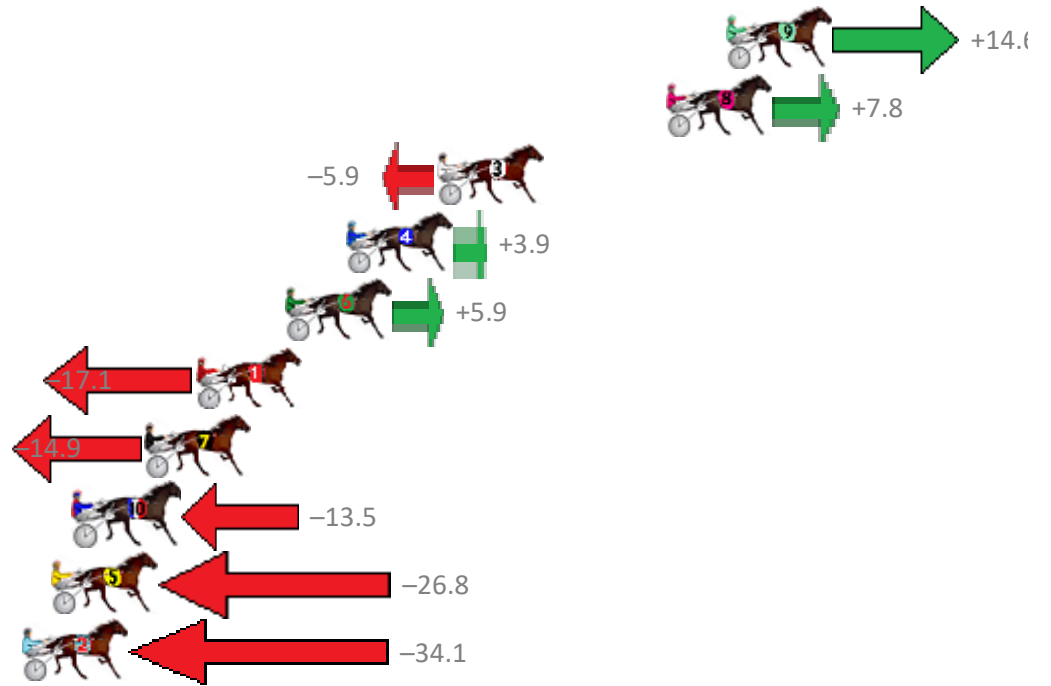

REDCLIFFE Race 1 Distance 1780m

Wednesday, 23 August 2017

Gross Time: 2:12.10 MileRate: 1:59.40 LeadTime: 11.20s First Qtr: 31.40s Second Qtr: 31.90s Third Qtr: 28.40s Fourth Qtr: 29.20s

No	Horse	Plc	Margin	Time	800Time (W)	400 Time (W)
9	GOOD FEELINGS	1	0.0m	2:12.10	56.55s (1)	28.24s (2)
8	SHES A DIME	2	2.4m	2:12.28	57.04s (1)	28.73s (2)
3	TURBOTUFFTALK	3	11.5m	2:12.94	58.02s (1)	29.75s (2)
4	REAL KNUCKY	4	15.1m	2:13.20	57.32s (1)	29.08s (1)
6	LOCKTON ART	5	17.5m	2:13.38	57.18s (1)	28.87s (1)
1	LYNCHMAN	6	21.1m	2:13.64	58.83s (0)	30.40s (0)
7	HAMMERHOFF	7	23.1m	2:13.79	58.67s (0)	30.21s (0)
10	ANDIAMO EL FERRARI	8	25.9m	2:13.99	58.57s (0)	30.10s (0)
5	ROCKSTAR RIKKI	9	26.8m	2:14.06	59.53s (0)	31.16s (0)
2	PONOVER	10	34.9m	2:14.65	60.06s (1)	31.48s (1)

Finish Position and metres gained from 800m

Trots Sectionals
Powered by
www.pjdata.com.au
Home of PJ Trots Analyser

The Racing Queensland Board (trading as Racing Queensland) and provider are not responsible for the completeness or accuracy of any of the information contained herein, and makes no representations about its suitability for any purpose.