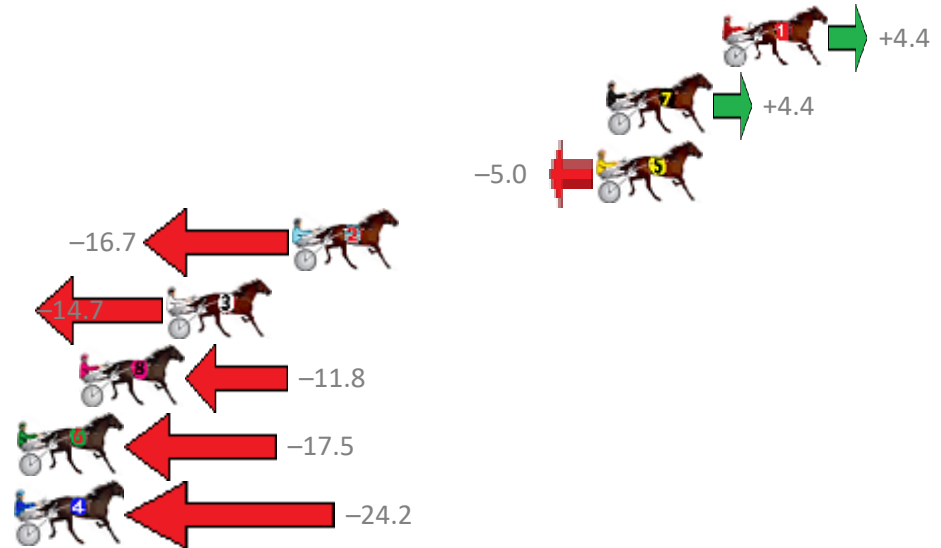

REDCLIFFE Race 8 Distance 1780m

Wednesday, 23 August 2017

Gross Time: 2:16.80 MileRate: 2:03.60 LeadTime: 11.60s First Qtr: 31.00s Second Qtr: 32.30s Third Qtr: 30.20s Fourth Qtr: 31.70s

No	Horse	Plc	Margin	Time	800Time (W)	400 Time (W)
1	ROMAN PENNY	1	0.0m	2:16.80	61.56s (0)	31.35s (0)
7	WILD ABOUT TOWN	2	4.6m	2:17.16	61.56s (0)	31.35s (0)
5	DIABOLO DANNY	3	5.0m	2:17.20	62.29s (0)	32.10s (0)
2	SAINT MARA	4	17.1m	2:18.16	63.19s (1)	32.94s (1)
3	SACREDS LAST	5	22.1m	2:18.55	63.04s (1)	32.79s (1)
8	WILL ARMSTRONG	6	25.6m	2:18.83	62.81s (0)	32.16s (0)
6	OUR MIKAELA	7	29.9m	2:19.17	63.25s (1)	32.80s (1)
4	CURRUMBINKID	8	47.6m	2:20.57	63.77s (0)	32.94s (0)

Finish Position and metres gained from 800m

Trots Sectionals
Powered by
www.pjdata.com.au
Home of PJ Trots Analyser

The Racing Queensland Board (trading as Racing Queensland) and provider are not responsible for the completeness or accuracy of any of the information contained herein, and makes no representations about its suitability for any purpose.