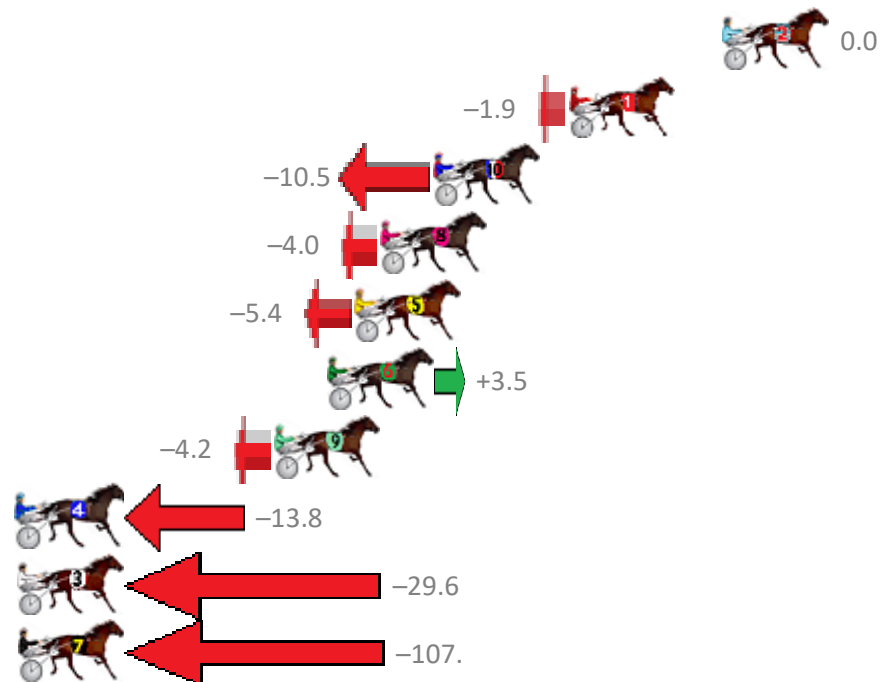

REDCLIFFE Race 3 Distance 1780m

Wednesday, 23 August 2017

Gross Time: 2:11.30 MileRate: 1:58.70 LeadTime: 11.40s First Qtr: 30.80s Second Qtr: 30.90s Third Qtr: 29.40s Fourth Qtr: 28.80s

No Horse	Plc	Margin	Time	800Time (W)	400 Time (W)
2 BODHI TREE	1	0.0m	2:11.30	58.20s (0)	28.80s (0)
1 VANTO HANOVER	2	6.1m	2:11.74	58.34s (0)	28.85s (0)
10 OSCARS GLORY	3	11.5m	2:12.13	58.96s (1)	29.53s (1)
8 FUI FUI	4	13.6m	2:12.28	58.49s (1)	28.83s (1)
5 WASHINGTONS FLIER	5	14.6m	2:12.35	58.59s (0)	29.09s (0)
6 SOLDIER OF FORTUNE	6	15.7m	2:12.43	57.95s (1)	29.28s (2)
9 MISTER CHOMP	7	17.8m	2:12.58	58.51s (0)	28.99s (0)
4 JAYCEE STYLE	8	28.8m	2:13.37	59.20s (1)	29.59s (1)
3 BUDDY STOKED	9	34.8m	2:13.81	60.35s (1)	30.70s (1)
7 PROBABLE CAUSE	10	127.0m	2:20.44	66.04s (0)	35.93s (0)

Finish Position and metres gained from 800m

Trots Sectionals
Powered by
www.pjdata.com.au
Home of PJ Trots Analyser

The Racing Queensland Board (trading as Racing Queensland) and provider are not responsible for the completeness or accuracy of any of the information contained herein, and makes no representations about its suitability for any purpose.