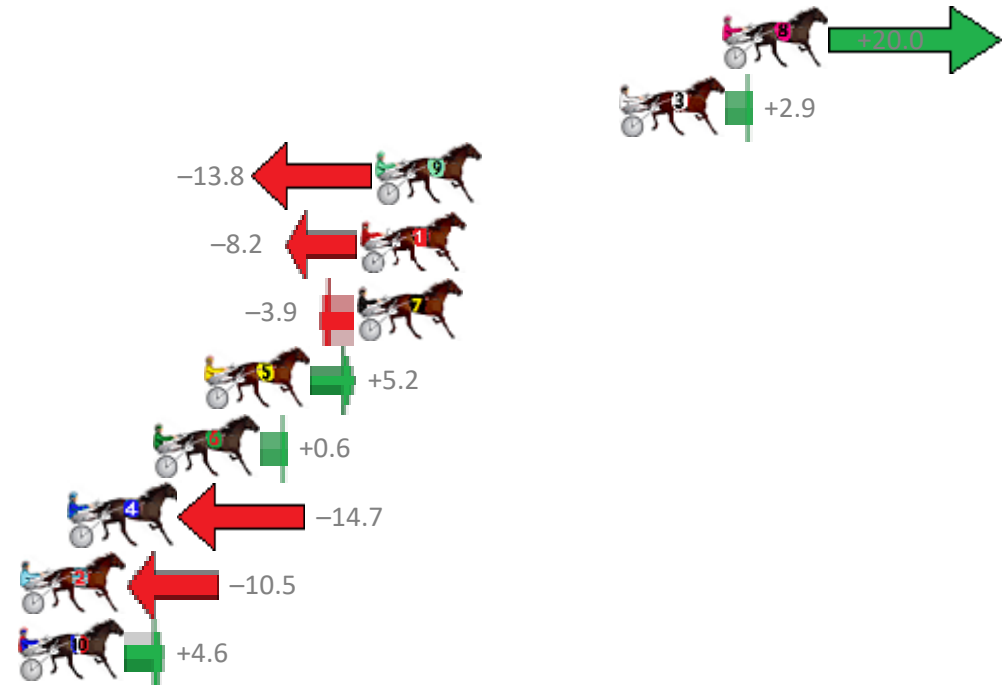

REDCLIFFE Race 5 Distance 1780m

Wednesday, 23 August 2017

Gross Time: 2:11.50 MileRate: 1:58.90 LeadTime: 11.60s First Qtr: 30.10s Second Qtr: 29.90s Third Qtr: 29.00s Fourth Qtr: 30.90s

No	Horse	Plc	Margin	Time	800Time (W)	400 Time (W)
8	ASHLEYS ANGEL	1	0.0m	2:11.50	58.40s (1)	30.02s (1)
3	RAZEN TROUBLE	2	4.1m	2:11.82	59.68s (1)	31.11s (1)
9	LEVI JADE	3	13.8m	2:12.57	60.93s (0)	31.97s (0)
1	OUR NERO STAR	4	14.4m	2:12.61	60.51s (0)	31.67s (0)
7	MIDNIGHT BENDER	5	14.5m	2:12.62	60.19s (0)	31.34s (0)
5	MAKE A POINT	6	20.6m	2:13.09	59.51s (1)	30.95s (2)
6	LEHMANN	7	22.6m	2:13.25	59.86s (0)	31.39s (1)
4	ANNAS BEST	8	25.9m	2:13.50	61.00s (1)	32.36s (1)
2	IMA TOP TYCOON	9	27.9m	2:13.66	60.69s (0)	32.00s (0)
10	DREAMTIME SARA	10	32.0m	2:13.97	59.56s (1)	30.98s (0)

Finish Position and metres gained from 800m

Trots Sectionals
Powered by
www.pjdata.com.au
Home of PJ Trots Analyser

The Racing Queensland Board (trading as Racing Queensland) and provider are not responsible for the completeness or accuracy of any of the information contained herein, and makes no representations about its suitability for any purpose.